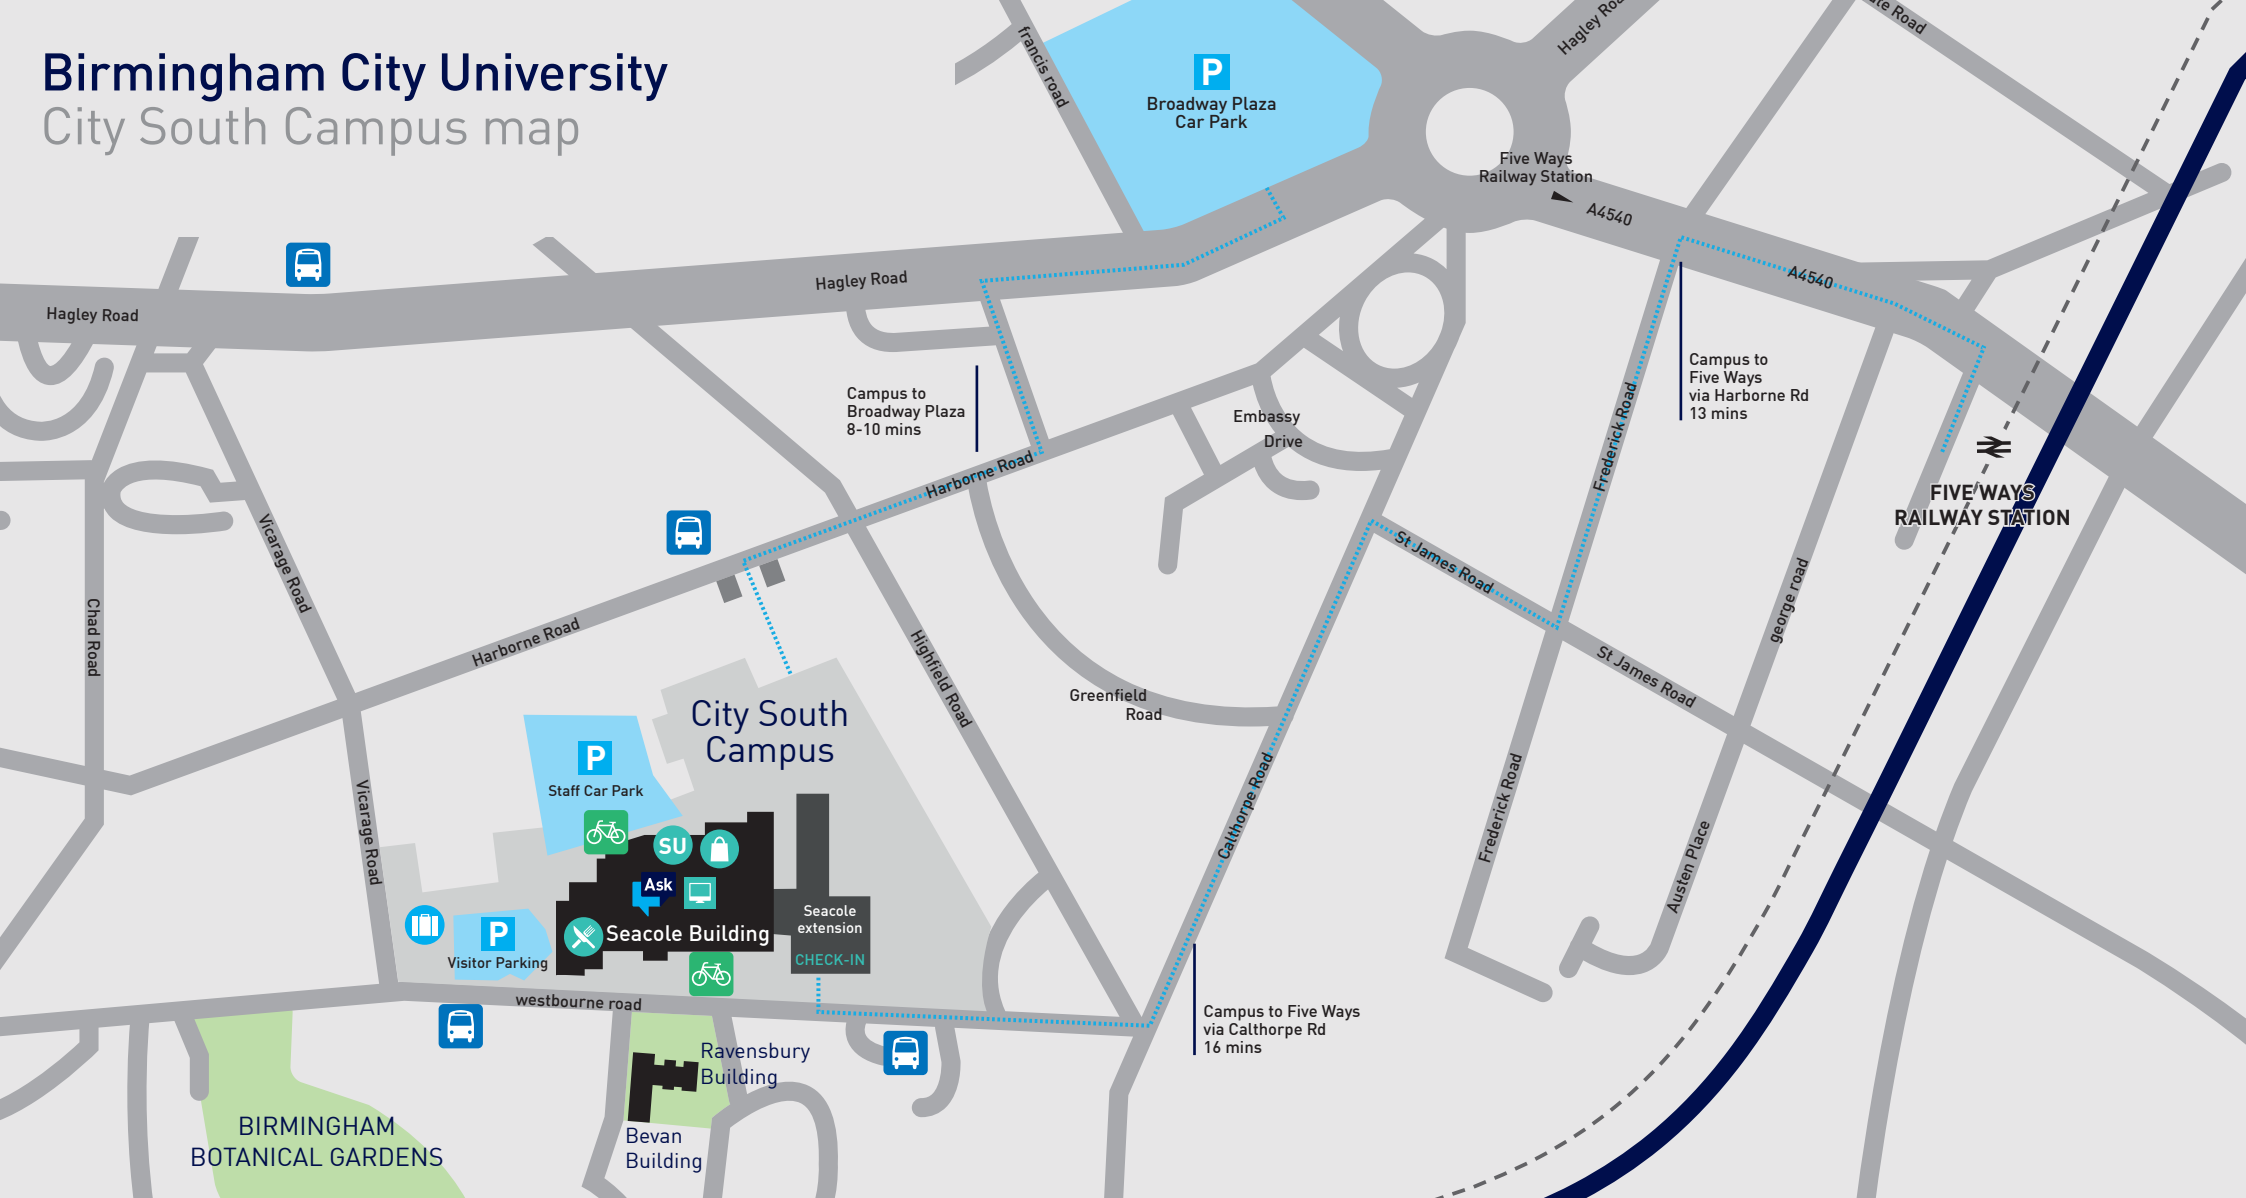

# Birmingham City University

## City South Campus map

[www.bcu.ac.uk](http://www.bcu.ac.uk)

All Birmingham City University buildings have wheelchair access and toilets for disabled people.

### Key services and facilities

- Seacole Building**  
**Faculty of Health, Education and Life Sciences**
- Library, Ground floor
  - Campus shop, Ground floor
  - Restaurant, Ground floor
  - ASK Service, Level 2
  - Your Students' Union, Ground floor
  - IT Help, Level 3