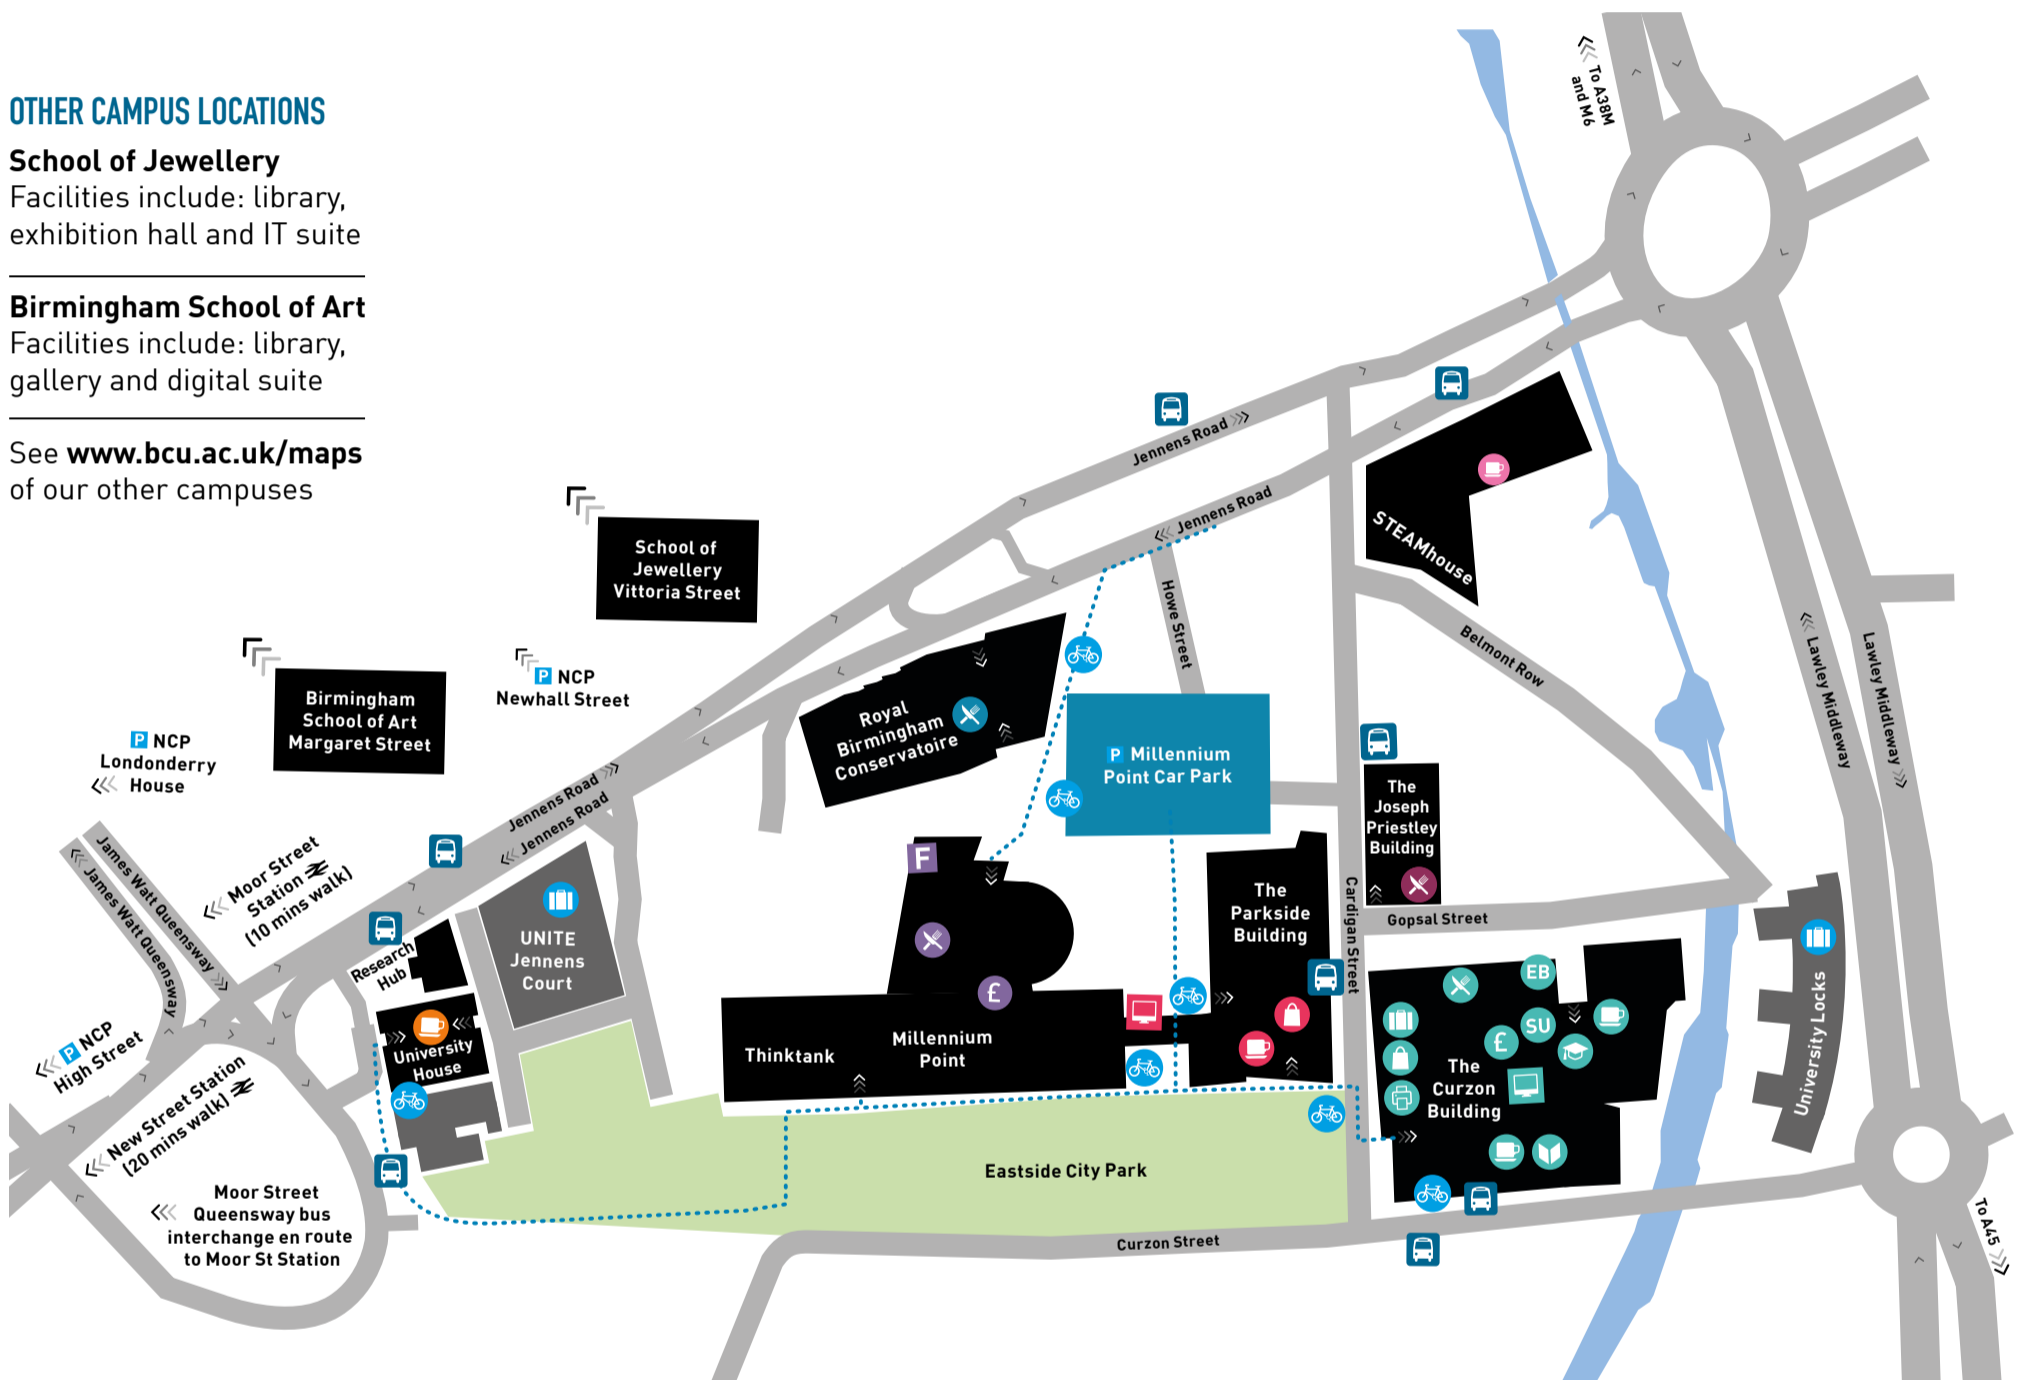

CITY CENTRE CAMPUS MAP

OTHER CAMPUS LOCATIONS

School of Jewellery

Facilities include: library, exhibition hall and IT suite

Birmingham School of Art

Facilities include: library, gallery and digital suite

See www.bcu.ac.uk/maps of our other campuses

KEY SERVICES AND FACILITIES

The Curzon Building

Faculty of Business, Law and Social Sciences

- £ Cash machine, ground floor
- 🏪 Campus shop, ground floor
- 🍴 Restaurant, ground floor
- 🏠 Accommodation Services, level 1
- 🖨️ Curzon Print Centre, ground floor
- 📖 Curzon Library, ground floor and level 1
- ☕ Coffee pods, ground floor and level 3
- 👤 SU Students' Union, level 1
- 💻 IT Help, level 1
- 🎓 Centre for Academic Success, level 3
- 🦅 Eagle and Ball, Students' Union

Millennium Point

College of Engineering College of Built Environment College of English and Media

- £ Cash machine, ground floor
- 🍴 Restaurant, level 3
- 🏠 Faith room, level 3

The Joseph Priestley Building

STEAMhouse

College of Computing

- ☕ Cafe, ground floor

General

- 🏠 Student accommodation
- 🅅 Car parks
- 🚲 Cycle racks
- 🚌 Bus stops
- ⋯ Main pathways