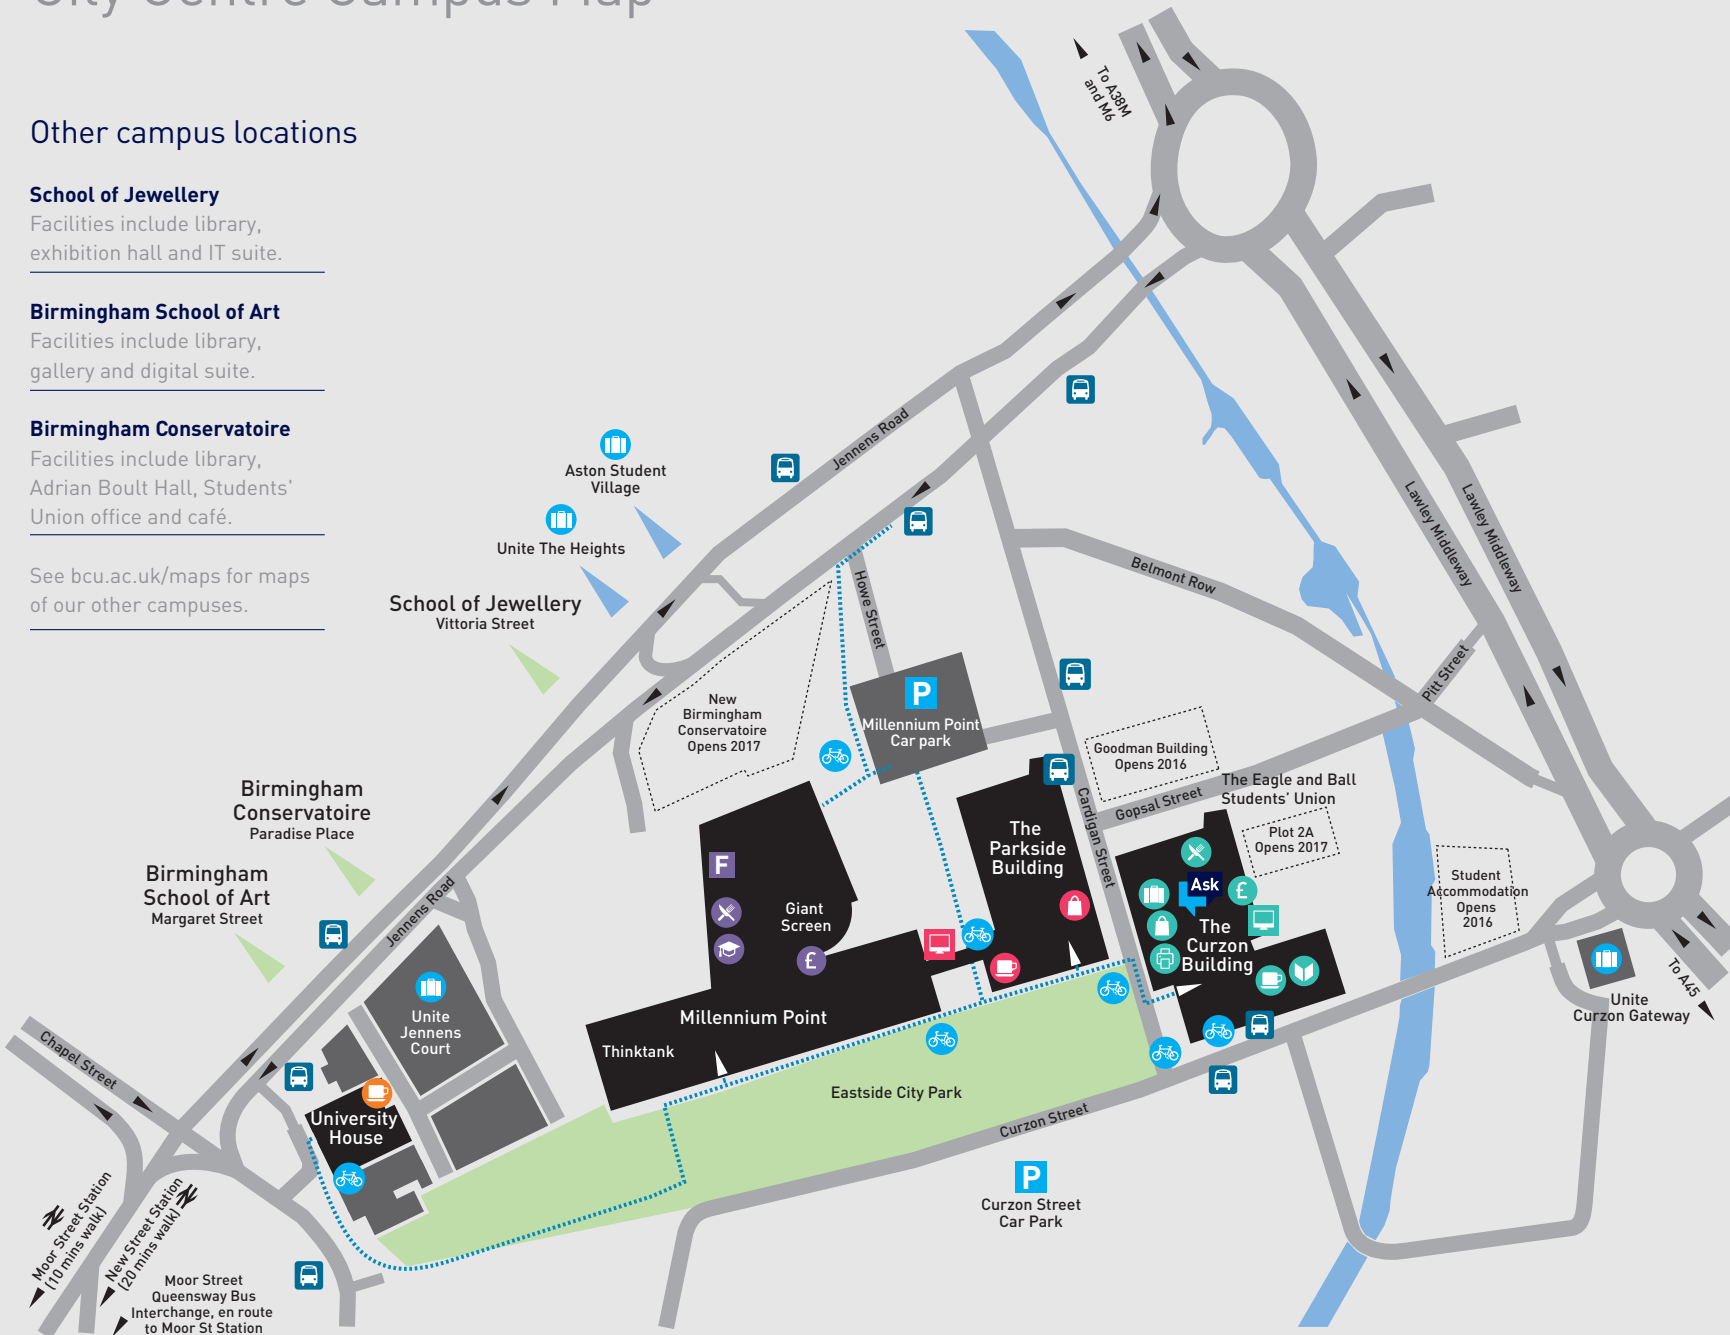

Birmingham City University

City Centre Campus Map

Key services and facilities

The Curzon Building
Faculty of Business, Law and Social Sciences
School of English

-  Cash machine, ground floor
-  Campus Shop, ground floor
-  Restaurant, ground floor
-  Accommodation Services, ground floor
-  Curzon Print Centre, ground floor
-  Curzon Library, ground floor and Level 1
-  Coffee pods, ground floor and Level 3
-  ASK service, Level 1, (including OpportUNITY and Your Students' Union offices)
-  IT Help, Level 1

-  Cash machine, ground floor
-  Restaurant, Level 3
-  Faith room, Level 3
-  Centre for Academic Success, Level 3

University House
NTI Birmingham

-  Coffee pod, ground floor

General

-  Student accommodation
-  Car parks
-  Cycle racks
-  Bus stops
-  Main pathway

Other campus locations

School of Jewellery

Facilities include library, exhibition hall and IT suite.

Birmingham School of Art

Facilities include library, gallery and digital suite.

Birmingham Conservatoire

Facilities include library, Adrian Boulton Hall, Students' Union office and café.

See bcu.ac.uk/maps for maps of our other campuses.

All Birmingham City University buildings have wheelchair access and toilets for disabled people.