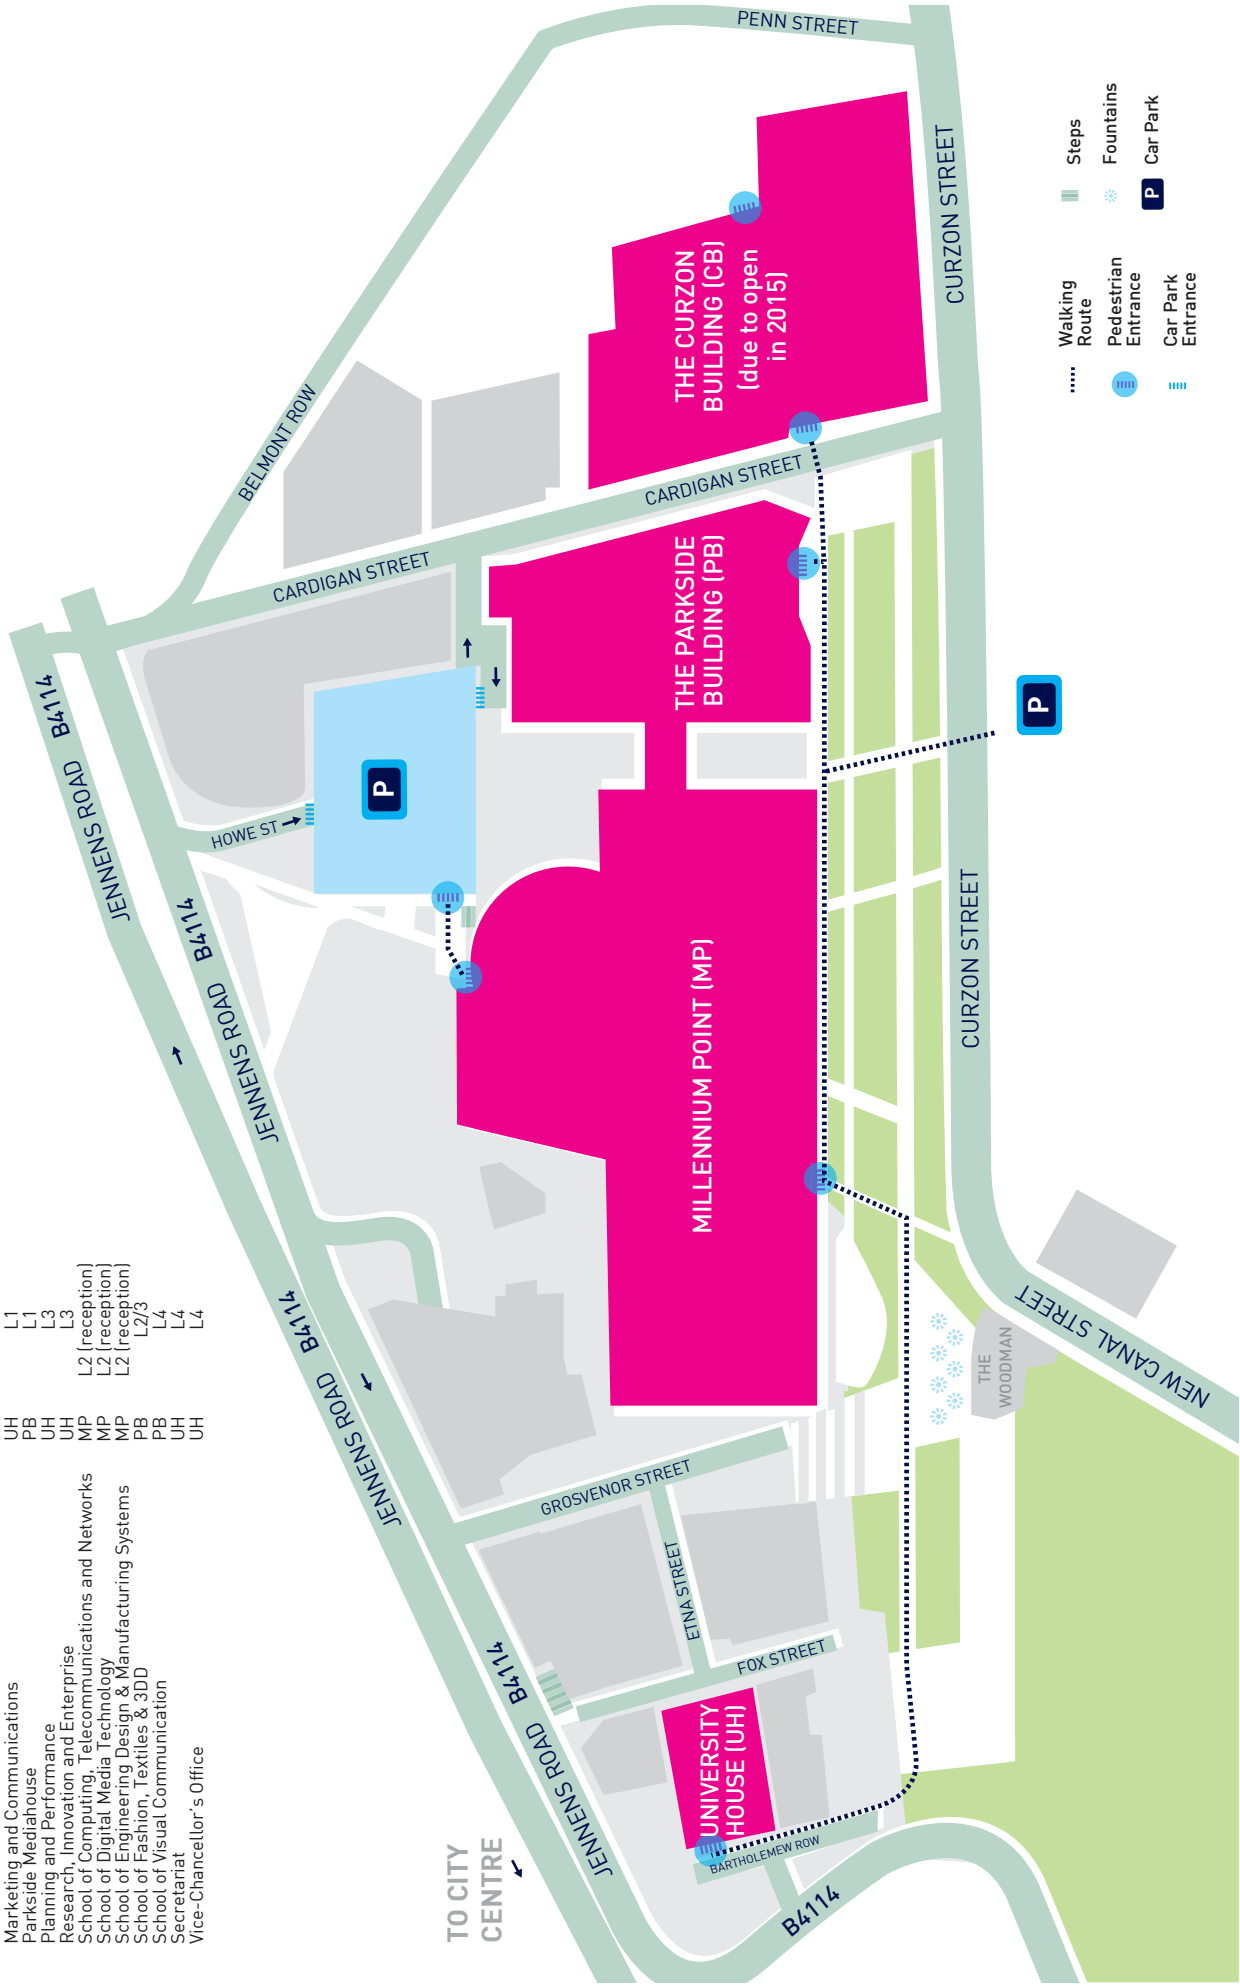

CITY CENTRE CAMPUS

Building	Floor
Birmingham School of Acting	L1
Birmingham School of Architecture	L4
Birmingham School of Media	L1
Birmingham School of the Built Environment	L3
Centre for Enhancement in Learning and Teaching	L2 (reception)
International Office	L2
Marketing and Communications	L1
Parkside Medjahouse	L1
Planning and Performance	L3
Research, Innovation and Enterprise	L3
School of Computing, Telecommunications and Networks	L2 (reception)
School of Digital Media Technology	L2 (reception)
School of Engineering Design & Manufacturing Systems	L2 (reception)
School of Fashion, Textiles & 3DD	L2/3
School of Visual Communication	L4
Secretariat	L4
Vice-Chancellor's Office	L4

- Walking Route
- Pedestrian Entrance
- Car Park Entrance
- Steps
- Fountains
- Car Park