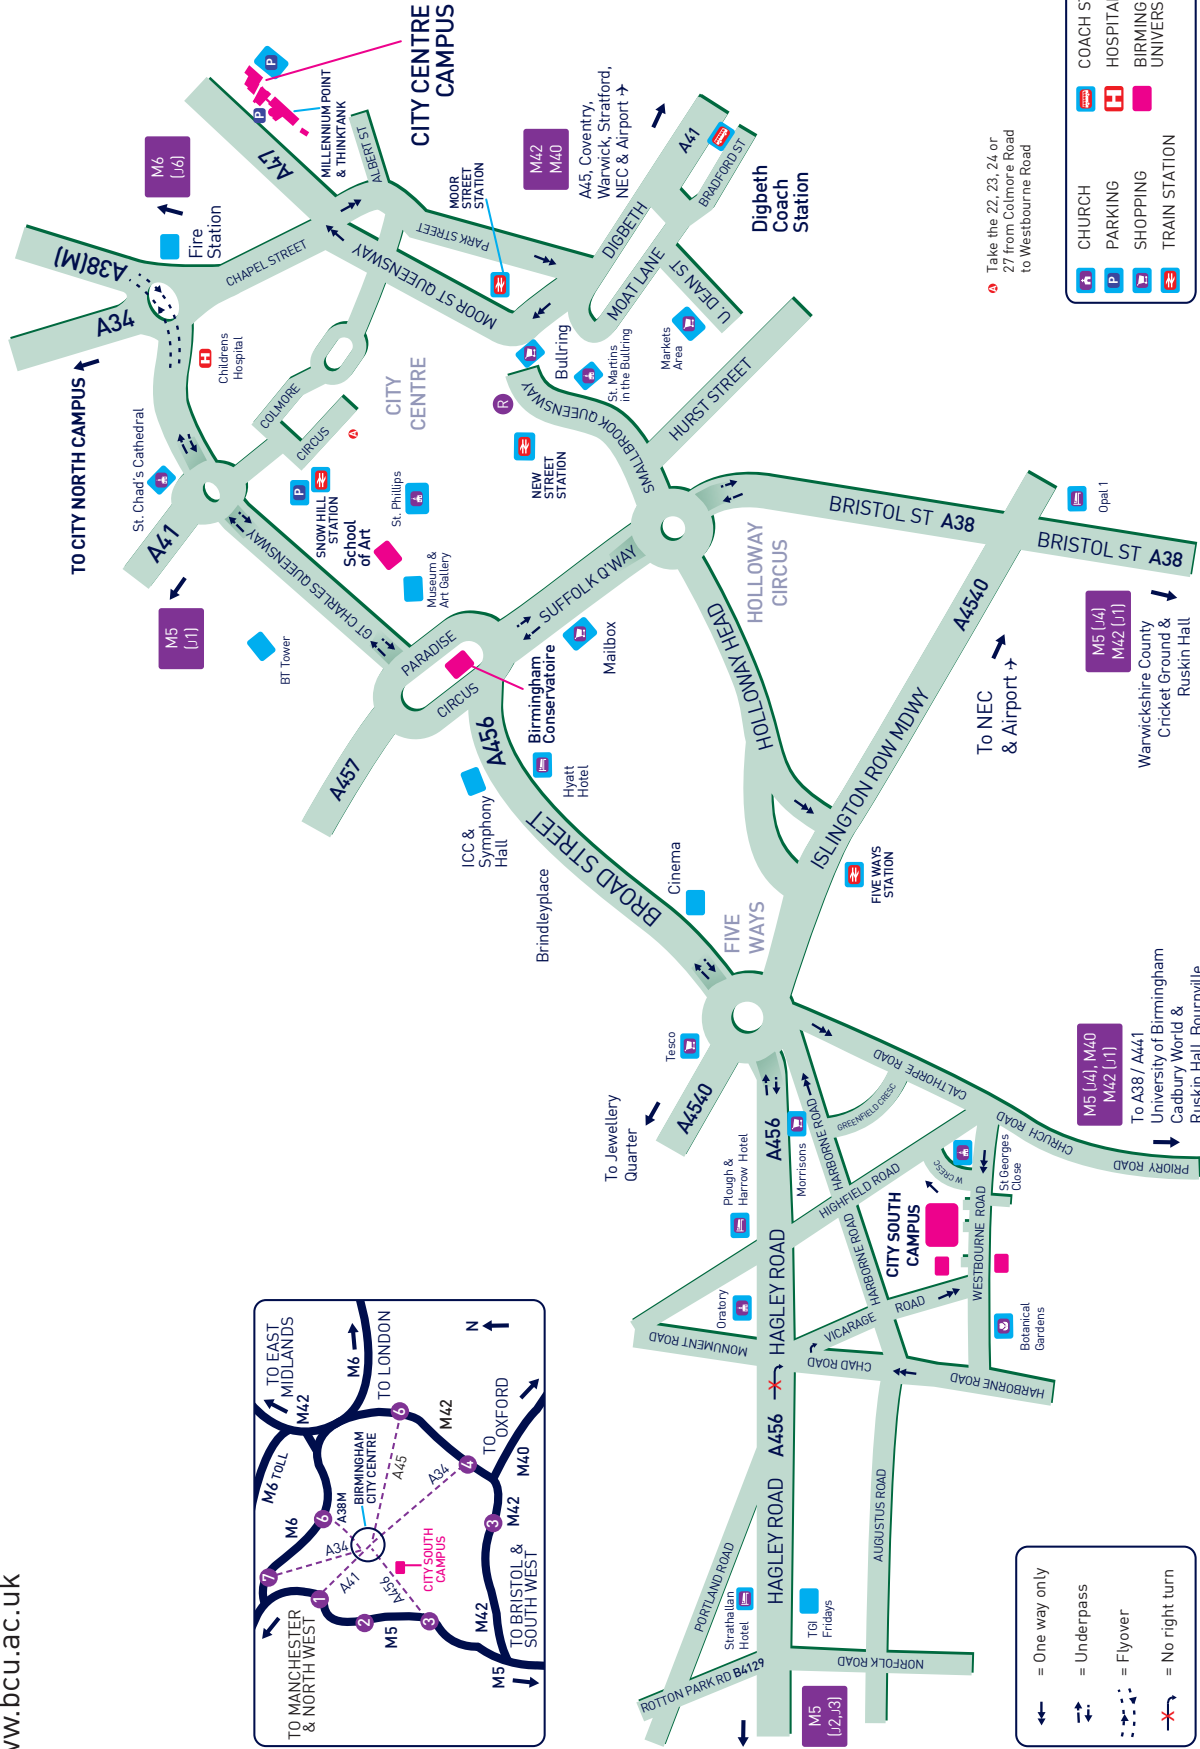

CITY SOUTH CAMPUS
Westbourne Road
Edgbaston
Birmingham B15 3TN

T: 0121 331 5000

W: www.bcu.ac.uk

Take the 22, 23, 24 or 27 from Colmore Road to Westbourne Road

	CHURCH		COACH STATION
	PARKING		HOSPITAL
	SHOPPING		BIRMINGHAM CITY UNIVERSITY SITE
	TRAIN STATION		

	= One way only
	= Underpass
	= Flyover
	= No right turn