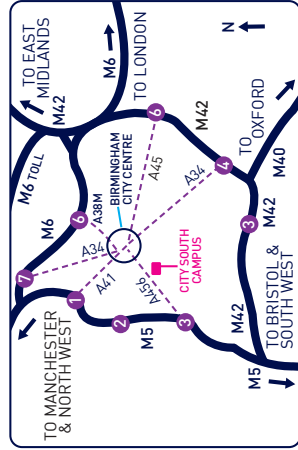

CITY SOUTH CAMPUS
Westbourne Road
Edgbaston
Birmingham B15 3TN

T: 0121 331 5000

W: www.bcu.ac.uk

Take the 22, 23, 24 or 27 from Colmore Road to Westbourne Road

	CHURCH		COACH STATION
	PARKING		HOSPITAL
	SHOPPING		BIRMINGHAM CITY UNIVERSITY SITE
	TRAIN STATION		

	= One way only
	= Underpass
	= Flyover
	= No right turn