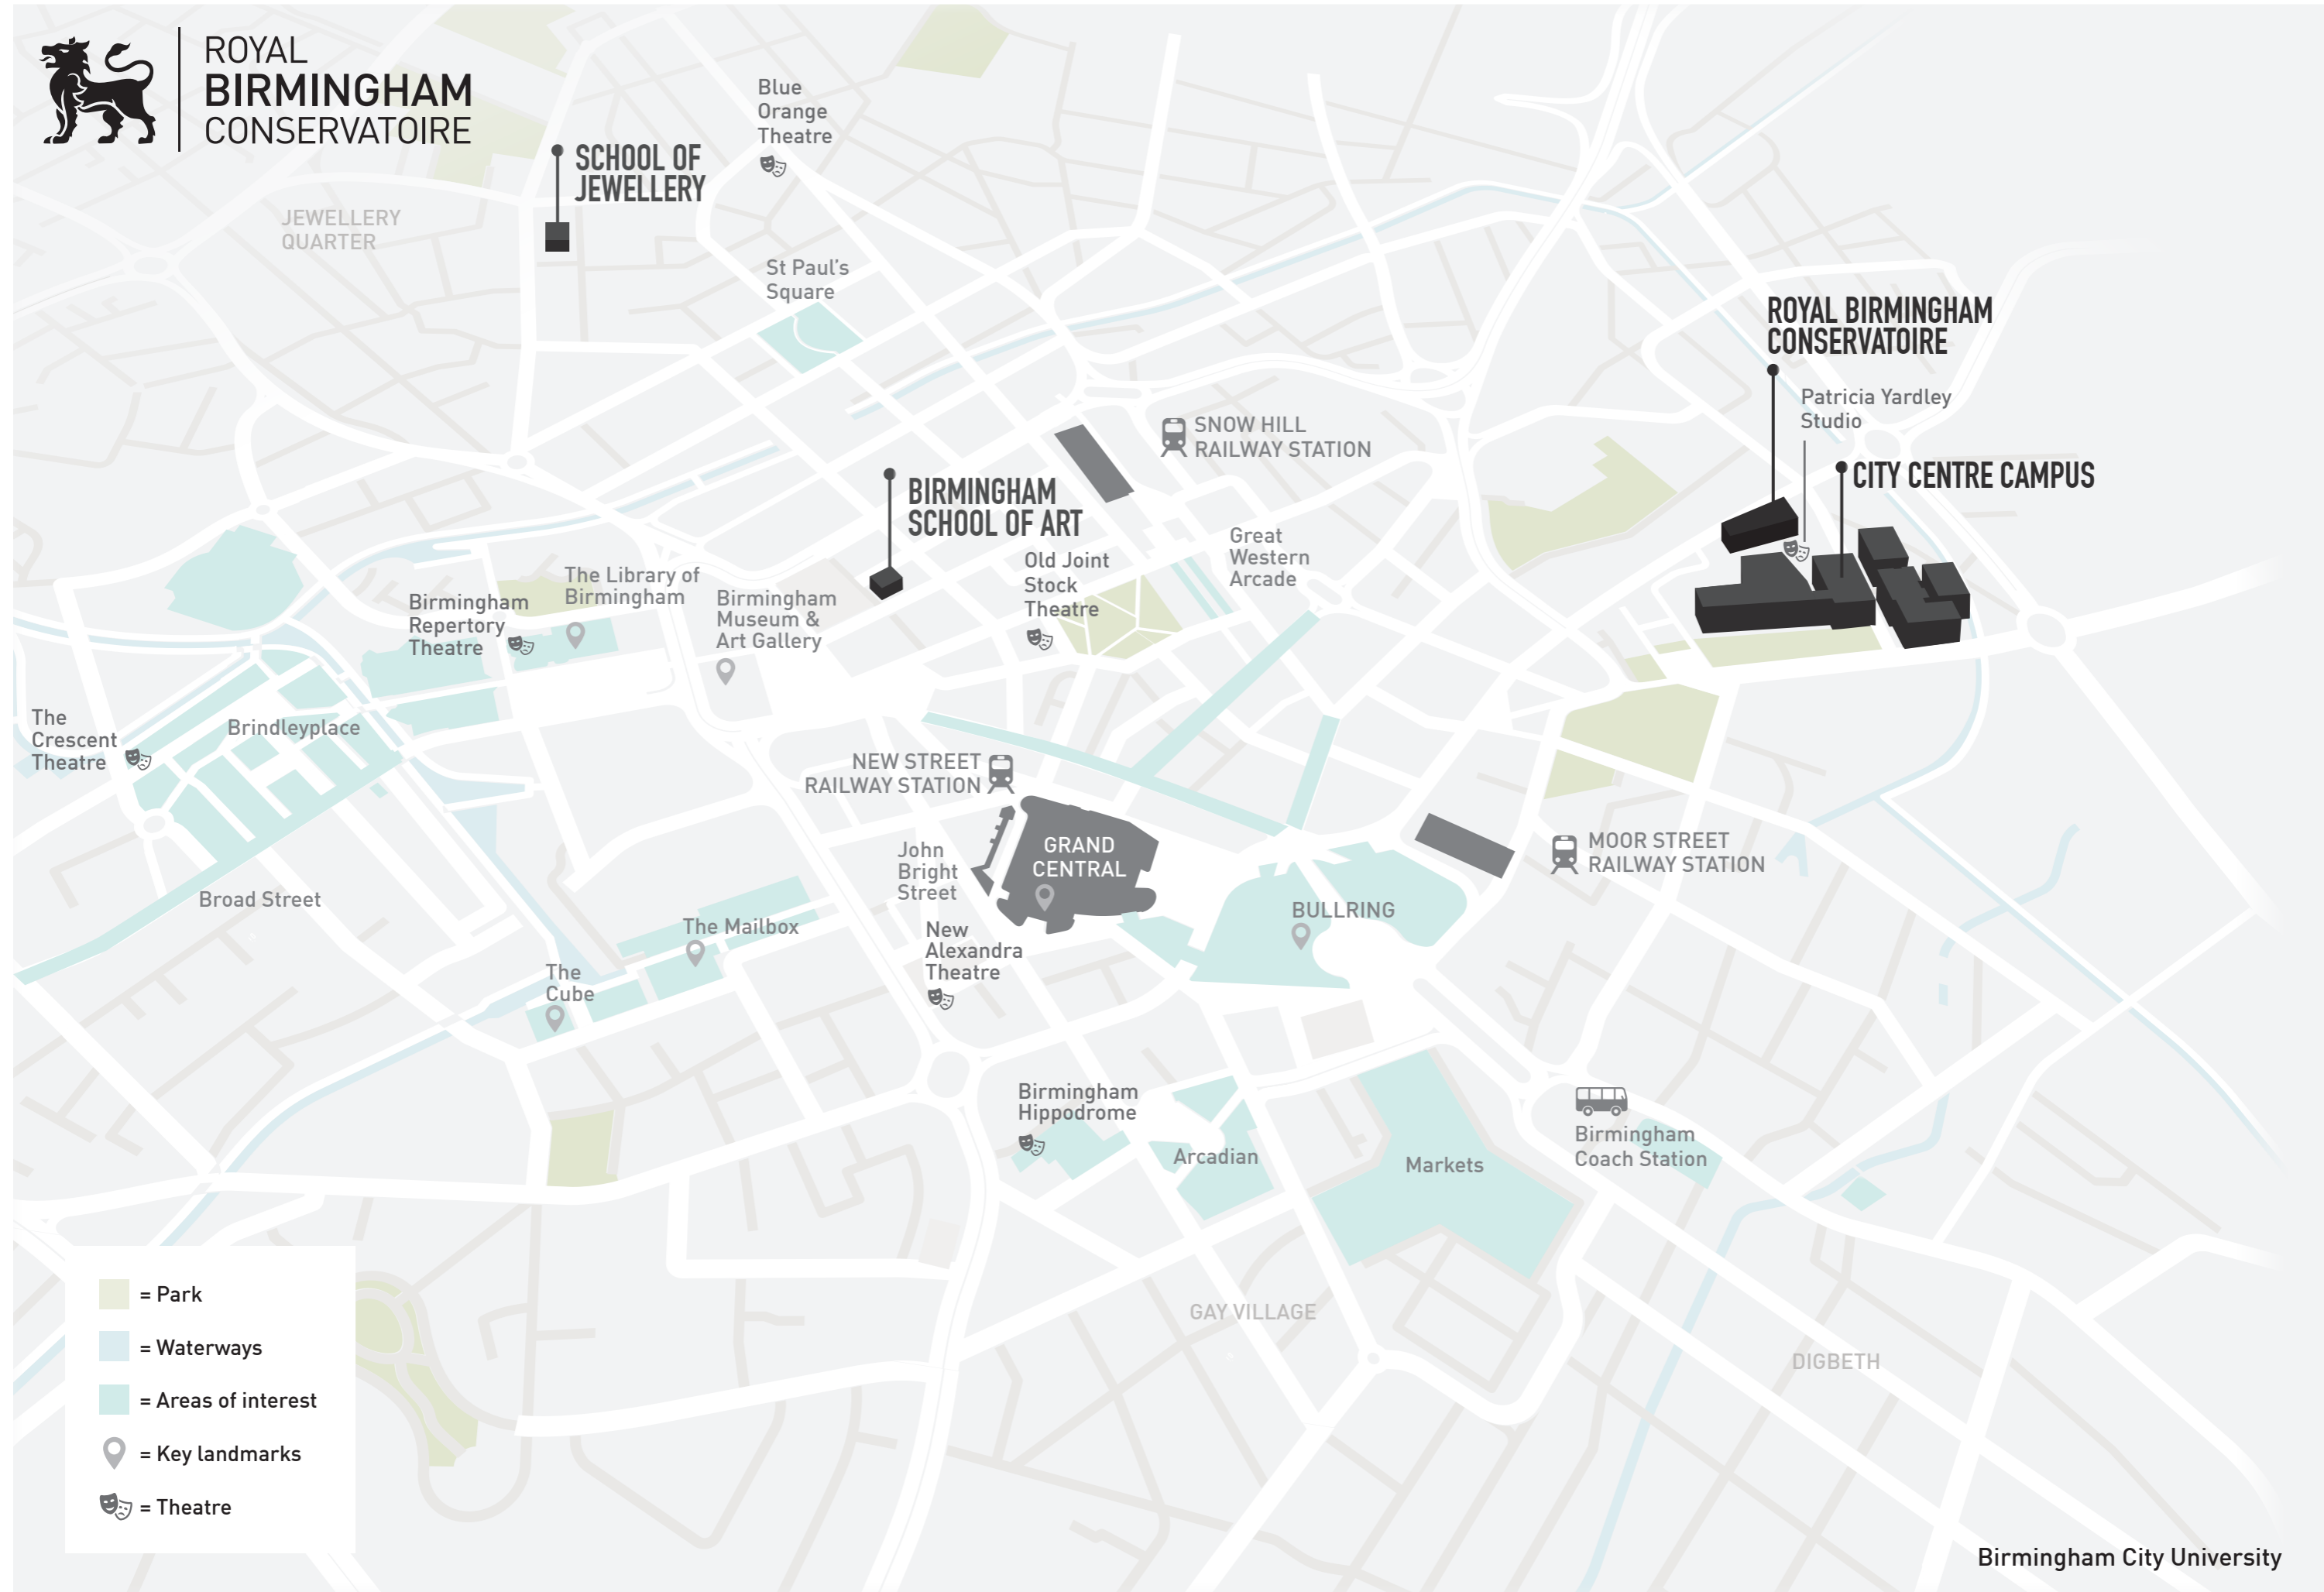

ROYAL BIRMINGHAM CONSERVATOIRE

SCHOOL OF JEWELLERY

Blue Orange Theatre

JEWELLERY QUARTER

St Paul's Square

ROYAL BIRMINGHAM CONSERVATOIRE

Patricia Yardley Studio

CITY CENTRE CAMPUS

SNOW HILL RAILWAY STATION

BIRMINGHAM SCHOOL OF ART

Great Western Arcade

Old Joint Stock Theatre

The Library of Birmingham

Birmingham Repertory Theatre

Birmingham Museum & Art Gallery

The Crescent Theatre

Brindleyplace

NEW STREET RAILWAY STATION

GRAND CENTRAL

John Bright Street

New Alexandra Theatre

MOOR STREET RAILWAY STATION

Broad Street

The Mailbox

BULLRING

The Cube

Birmingham Hippodrome

Birmingham Coach Station

Arcadian

Markets

GAY VILLAGE

DIGBETH

- = Park
- = Waterways
- = Areas of interest
- = Key landmarks
- = Theatre