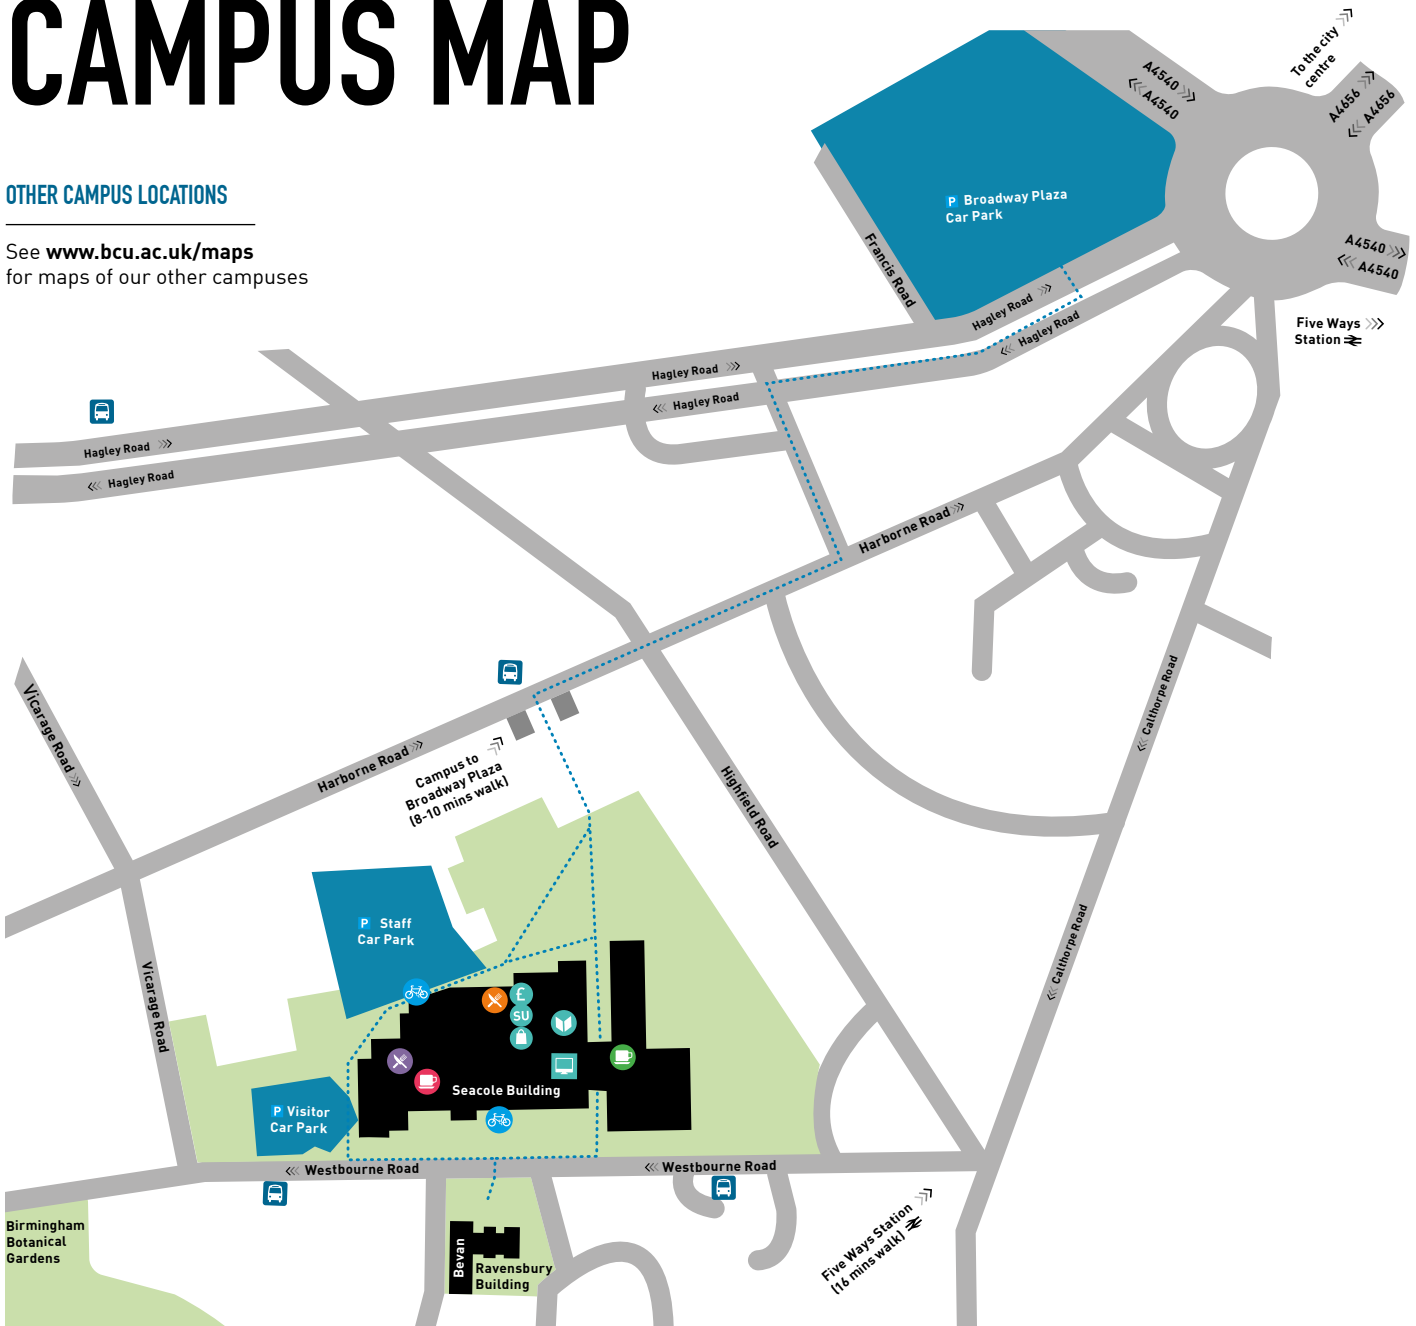

CITY SOUTH CAMPUS MAP

OTHER CAMPUS LOCATIONS

See www.bcu.ac.uk/maps
for maps of our other campuses

KEY SERVICES AND FACILITIES

Seacole Building

Faculty of Health, Education and Life Sciences

- £ Cash machine, ground floor
- 🏪 Campus shop, ground floor
- 📖 Mary Seacole Library, ground floor
- 👥 Students' Union, ground floor
- 💻 IT Help, ground floor

- 🍽️ Social Kitchen restaurant, ground floor
- 🍷 Restaurant, ground floor
- ☕ Costa Coffee, ground floor
- ☕ Starbucks, ground floor

General

- P Car parks
- 🚲 Cycle racks
- 🚌 Bus stops
- ⋯ Main pathways