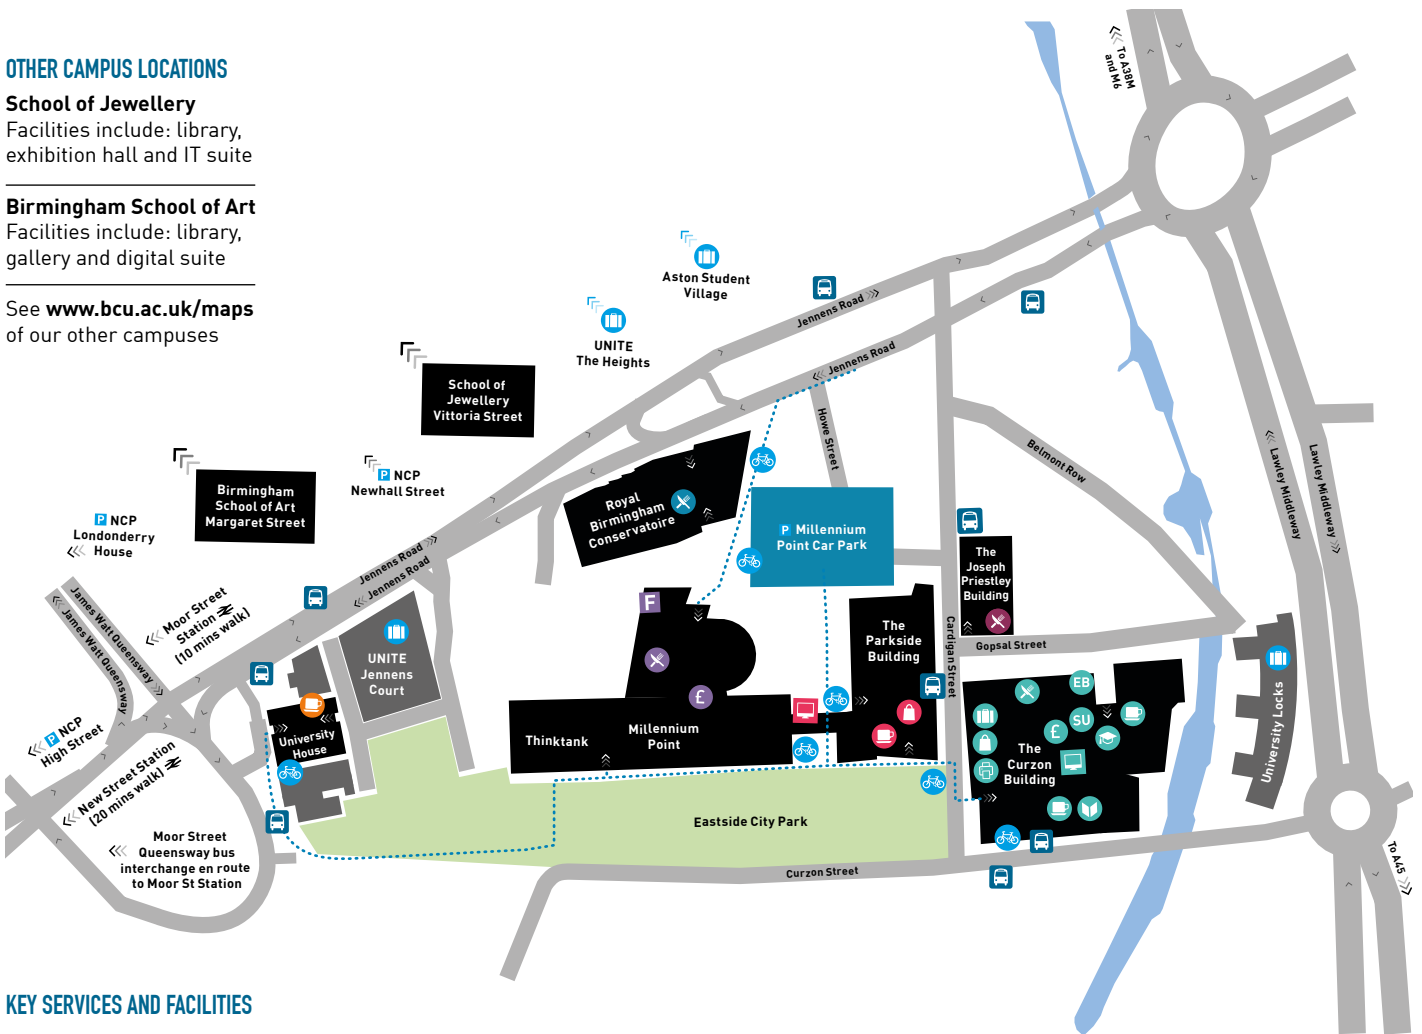

CITY CENTRE CAMPUS MAP

OTHER CAMPUS LOCATIONS

School of Jewellery

Facilities include: library, exhibition hall and IT suite

Birmingham School of Art

Facilities include: library, gallery and digital suite

See www.bcu.ac.uk/maps of our other campuses

KEY SERVICES AND FACILITIES

The Curzon Building

Faculty of Business, Law and Social Sciences
NTI Birmingham

- £ Cash machine, ground floor
- 🏪 Campus shop, ground floor
- 🍽️ Restaurant, ground floor
- 🏠 Accommodation Services, level 1
- 🖨️ Curzon Print Centre, ground floor
- 📖 Curzon Library, ground floor and level 1
- ☕ Coffee pods, ground floor and level 3
- 👥 Students' Union, level 1
- 💻 IT Help, level 1
- 🎓 Centre for Academic Success, level 3
- 🦅 Eagle and Ball, Students' Union

Royal Birmingham Conservatoire

Royal Birmingham Conservatoire - Music

- 🍽️ Restaurant, ground floor

The Parkside Building

Faculty of Arts, Design and Media

- 💻 IT Help, Bridge link level 2
- 🎨 Campus art shop by BCUSU, level 3
- ☕ Coffee pods, ground floor and level 3

Millennium Point

Royal Birmingham Conservatoire - Acting
Faculty of Computing, Engineering and the
Built Environment

School of English

- £ Cash machine, ground floor
- 🍽️ Restaurant, level 3
- 🏠 Faith room, level 3

The Joseph Priestley Building

Professional services staff

- 🍽️ Restaurant, ground floor

University House

Professional services staff

Birmingham City University International
College

- ☕ Coffee pod, ground floor

General

- 🏠 Student accommodation
- 🅅 Car parks
- 🚲 Cycle racks
- 🚏 Bus stops
- ⋯ Main pathways