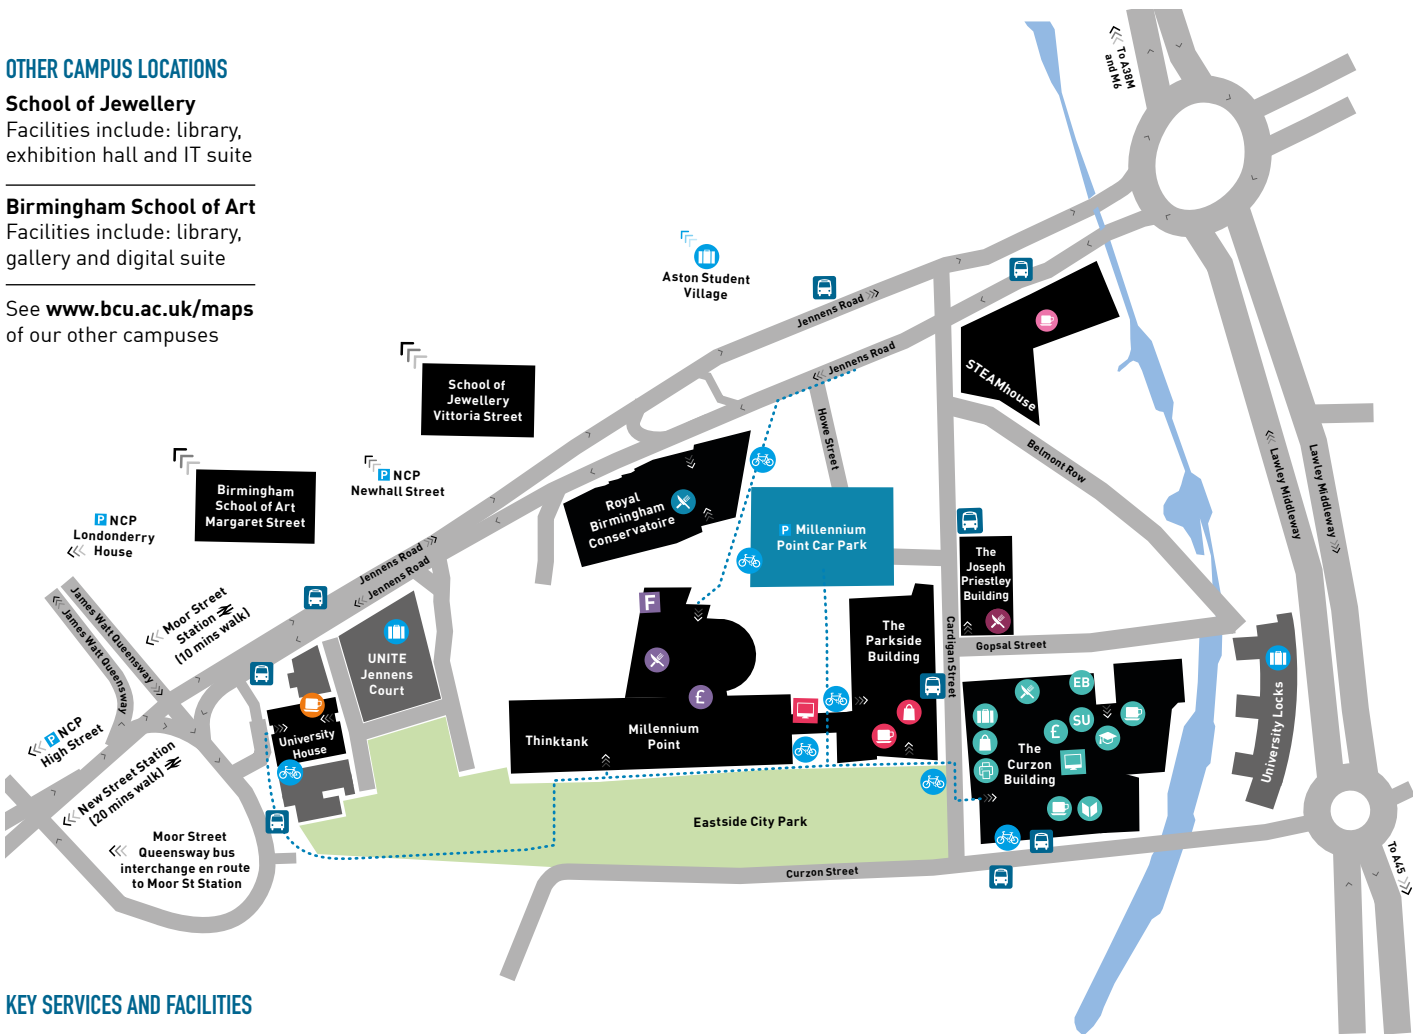

CITY CENTRE CAMPUS MAP

OTHER CAMPUS LOCATIONS

School of Jewellery

Facilities include: library, exhibition hall and IT suite

Birmingham School of Art

Facilities include: library, gallery and digital suite

See www.bcu.ac.uk/maps of our other campuses

KEY SERVICES AND FACILITIES

The Curzon Building

Faculty of Business, Law and Social Sciences
NTI Birmingham

- £ Cash machine, ground floor
- 🏪 Campus shop, ground floor
- 🍴 Restaurant, ground floor
- 🏠 Accommodation Services, level 1
- 📖 Curzon Print Centre, ground floor
- 📖 Curzon Library, ground floor and level 1
- ☕ Coffee pods, ground floor and level 3
- 👥 Students' Union, level 1
- 💻 IT Help, level 1
- 🎓 Centre for Academic Success, level 3
- 🦅 Eagle and Ball, Students' Union

Millennium Point

Faculty of Computing, Engineering and the Built Environment

School of English

- £ Cash machine, ground floor
- 🍴 Restaurant, level 3
- 🏠 Faith room, level 3

The Joseph Priestley Building

Professional services staff

- 🏠 Student accommodation
- 🅑 Car parks
- 🚲 Cycle racks
- 🚏 Bus stops
- ⋯ Main pathways