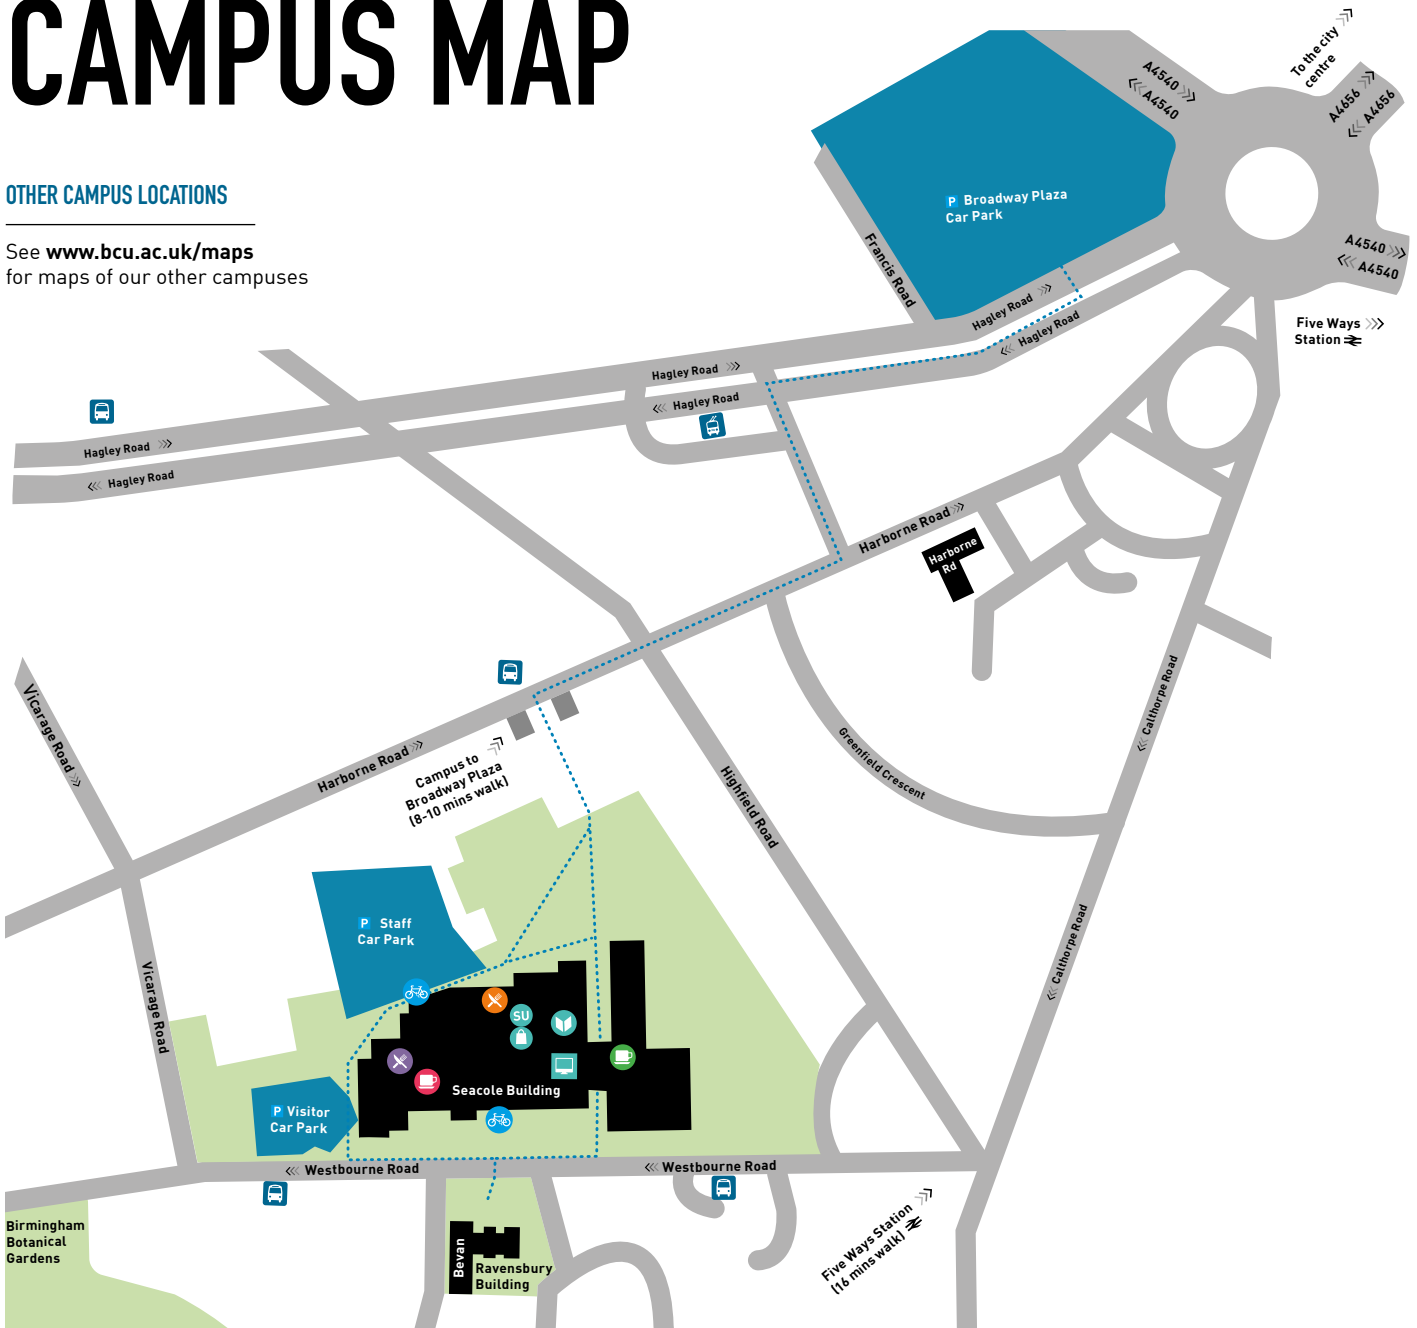

CITY SOUTH CAMPUS MAP

OTHER CAMPUS LOCATIONS

See www.bcu.ac.uk/maps
for maps of our other campuses

KEY SERVICES AND FACILITIES

Seacole Building

Faculty of Health, Education and Life Sciences

- Campus shop, ground floor
- Mary Seacole Library, ground floor
- Students' Union, ground floor
- IT Help, ground floor
- Social Kitchen restaurant, ground floor
- Restaurant, ground floor
- Costa Coffee, ground floor
- Starbucks, ground floor

General

- Car parks
- Cycle racks
- Bus stops
- Tram stop
- Main pathways