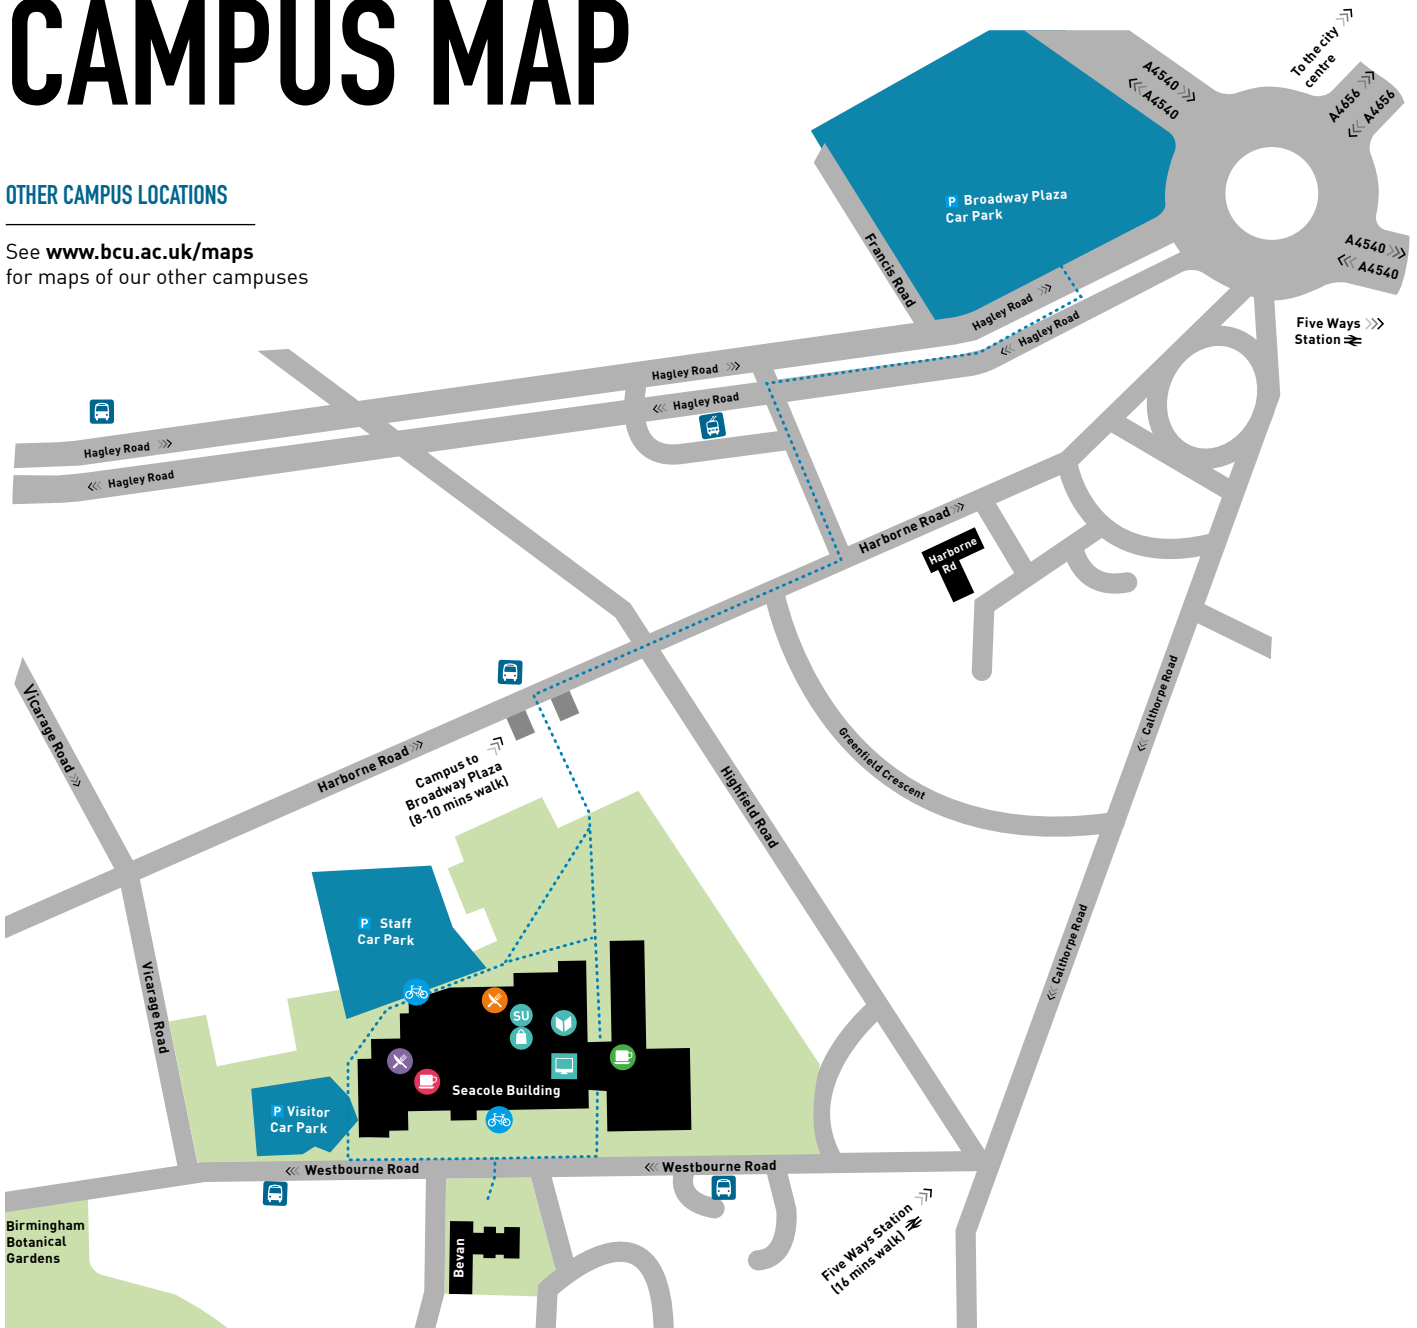

CITY SOUTH CAMPUS MAP

OTHER CAMPUS LOCATIONS

See www.bcu.ac.uk/maps
for maps of our other campuses

KEY SERVICES AND FACILITIES

Seacole Building

Faculty of Health, Education and Life Sciences

- Campus shop, ground floor
- Mary Seacole Library, ground floor
- Students' Union, ground floor
- IT Help, ground floor

- Social Kitchen restaurant, ground floor
- Restaurant, ground floor
- Costa Coffee, ground floor
- Starbucks, ground floor

General

- Car parks
- Cycle racks
- Bus stops
- Tram stop
- Main pathways