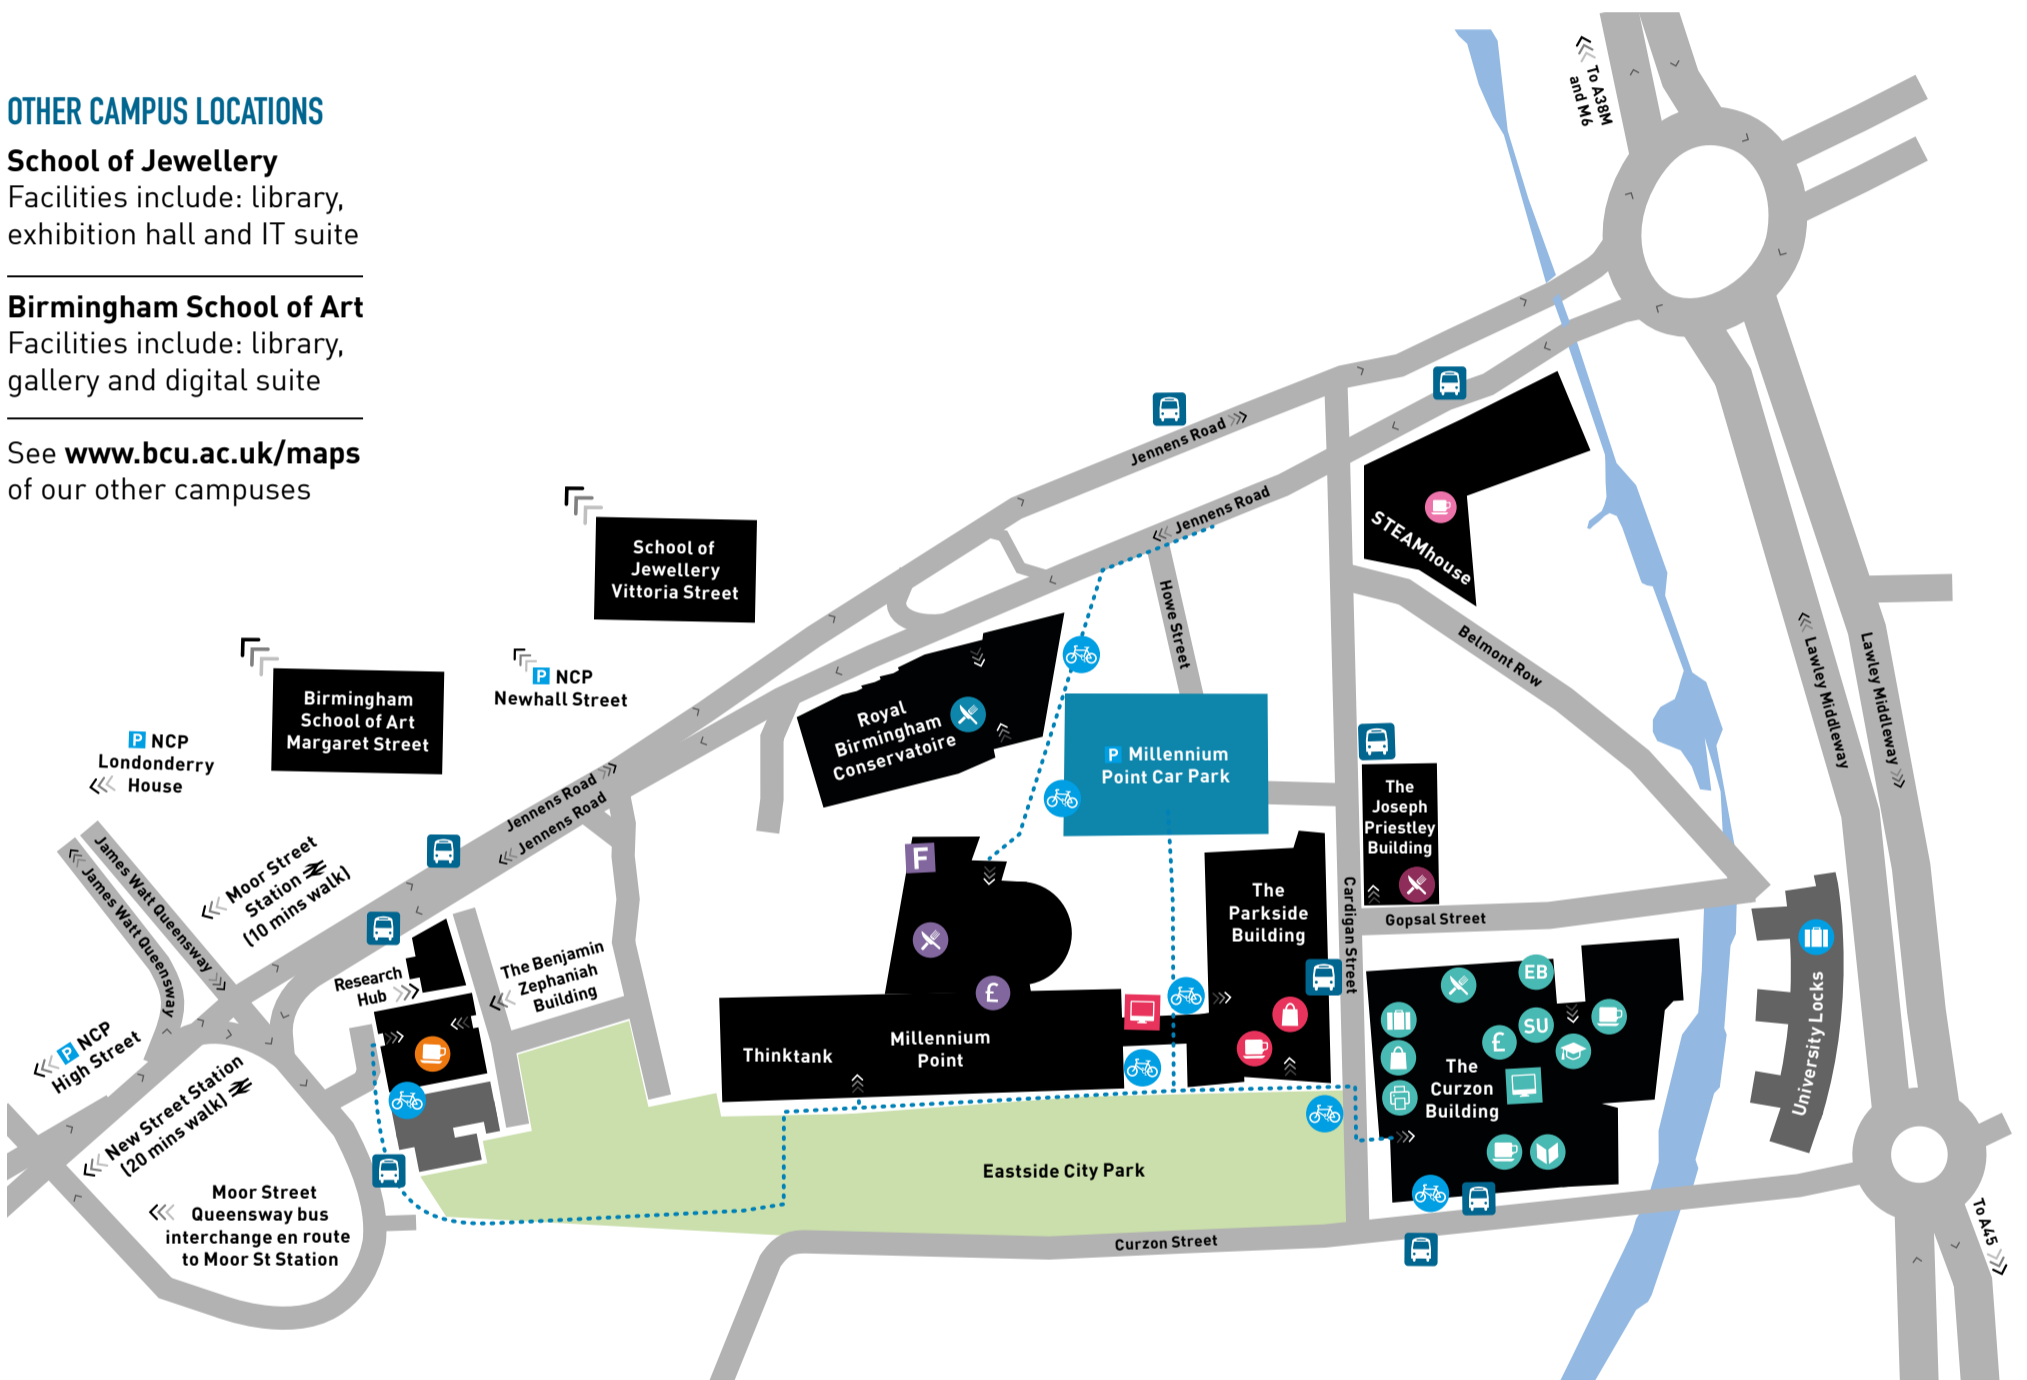

CITY CENTRE CAMPUS MAP

OTHER CAMPUS LOCATIONS

School of Jewellery

Facilities include: library, exhibition hall and IT suite

Birmingham School of Art

Facilities include: library, gallery and digital suite

See www.bcu.ac.uk/maps of our other campuses

KEY SERVICES AND FACILITIES

The Curzon Building

Faculty of Business, Law and Social Sciences

- € Cash machine, ground floor
- 🏪 Campus shop, ground floor
- 🍽️ Restaurant, ground floor
- 🏠 Accommodation Services, level 1
- 🖨️ Curzon Print Centre, ground floor
- 📖 Curzon Library, ground floor and level 1
- ☕ Coffee pods, ground floor and level 3
- SU Students' Union, level 1
- 💻 IT Help, level 1
- 🎓 Centre for Academic Success, level 3
- EB Eagle and Ball, Students' Union

Professional services staff

- 🍽️ Restaurant, ground floor

The Benjamin Zephaniah Building

College of Education and Social Work

- ☕ Coffee pod, ground floor

Research Hub

Postgraduate Research Student area Research Office

STEAMhouse

College of Computing

- ☕ Cafe, ground floor

General

- 🏠 Student accommodation
- P Car parks
- 🚲 Cycle racks
- 🚏 Bus stops
- ⋯ Main pathways