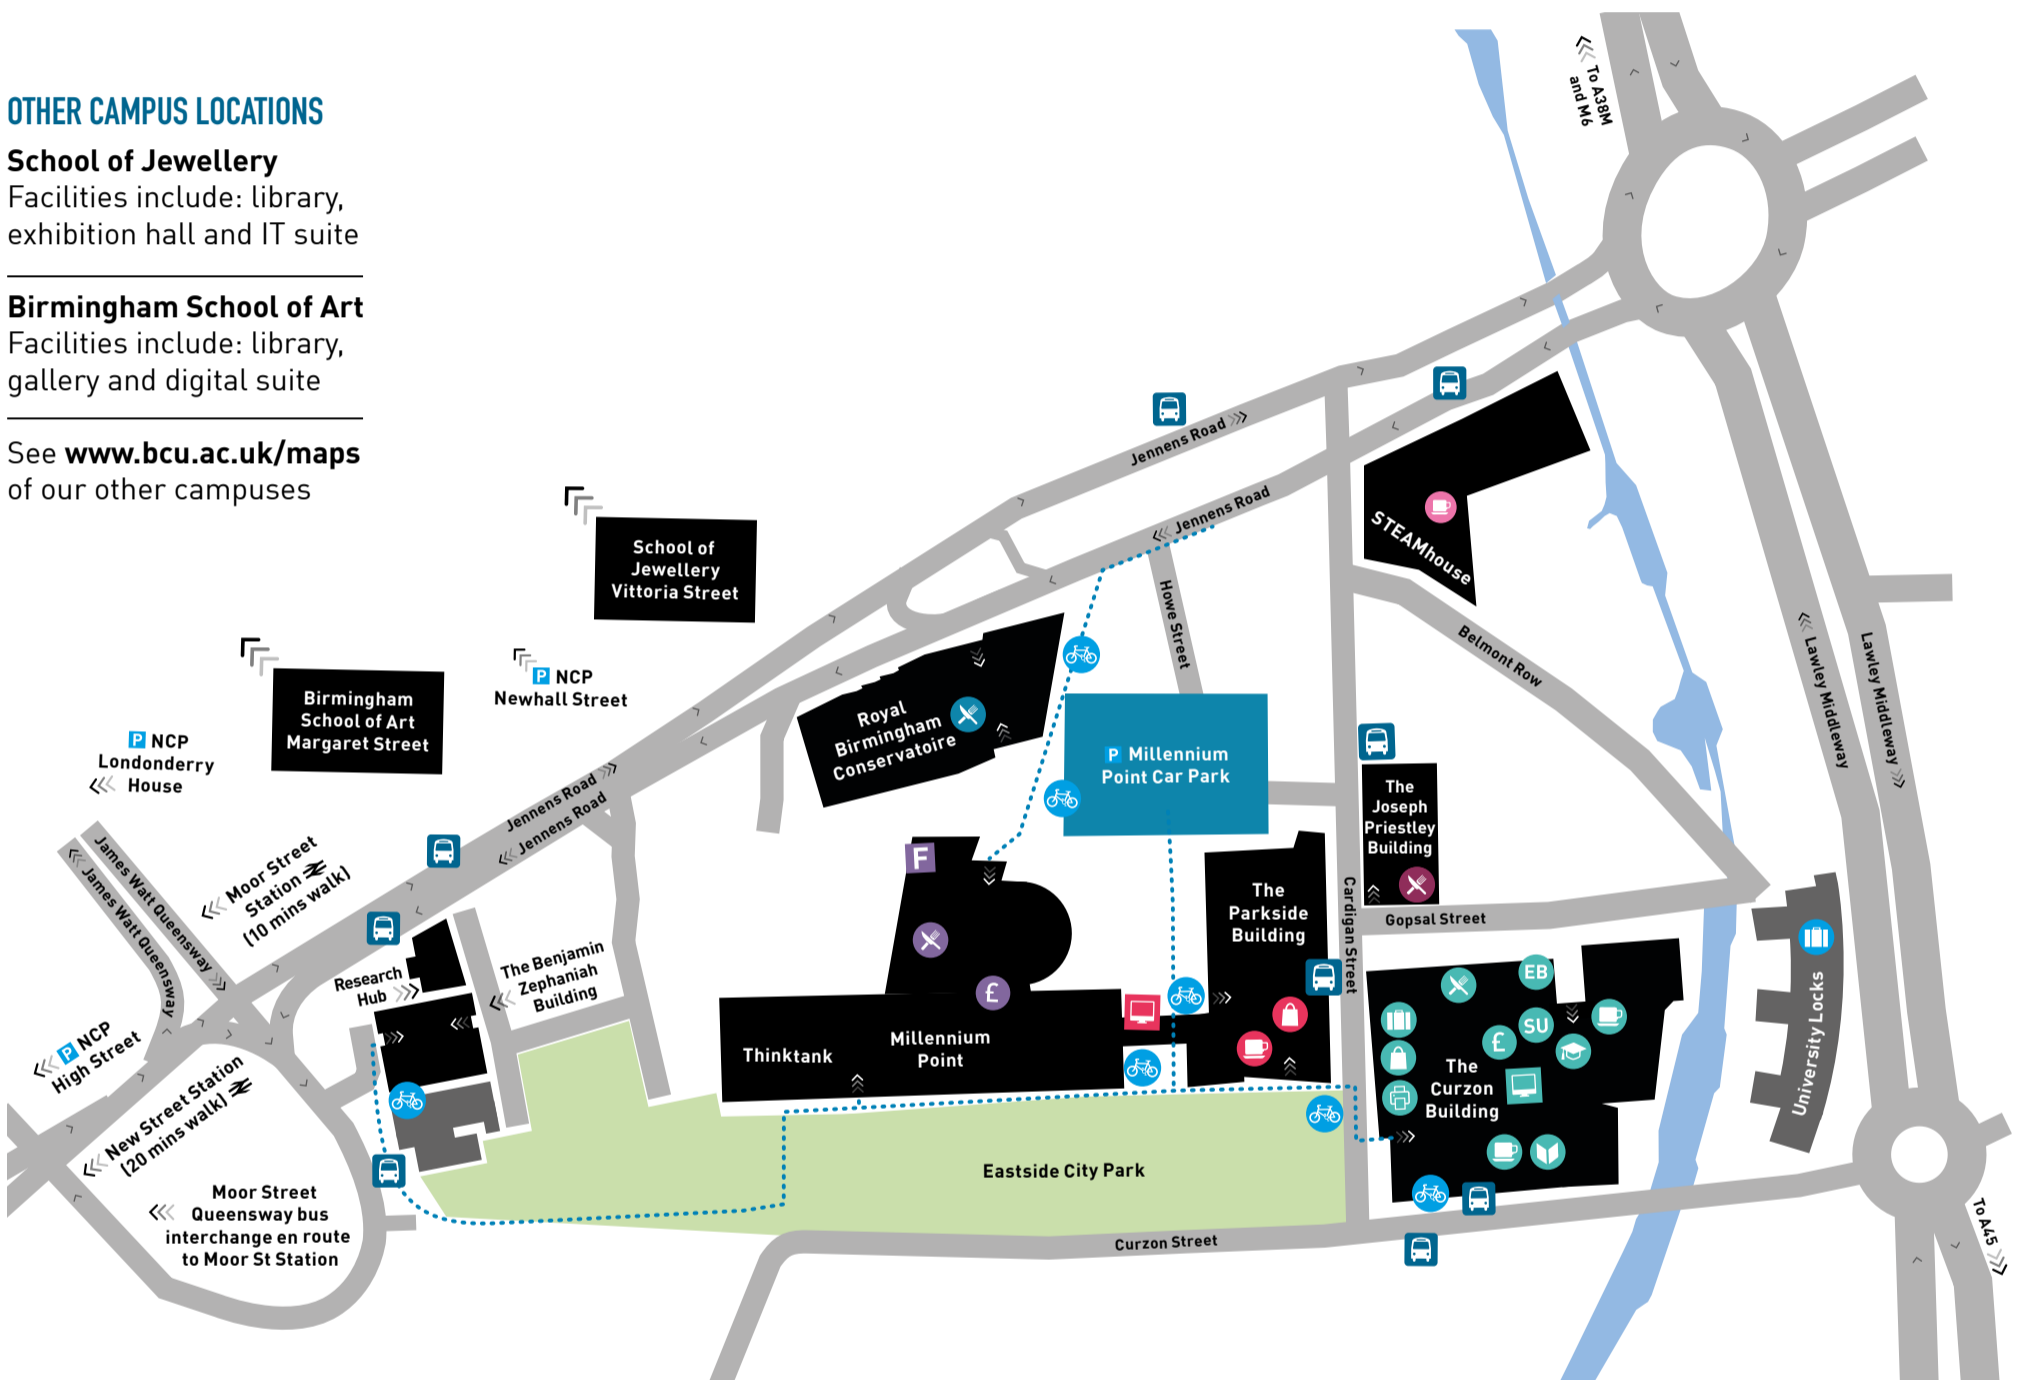

CITY CENTRE CAMPUS MAP

OTHER CAMPUS LOCATIONS

School of Jewellery

Facilities include: library, exhibition hall and IT suite

Birmingham School of Art

Facilities include: library, gallery and digital suite

See www.bcu.ac.uk/maps of our other campuses

KEY SERVICES AND FACILITIES

The Curzon Building

Faculty of Business, Law and Social Sciences

- € Cash machine, ground floor
- 🏪 Campus shop, ground floor
- 🍴 Restaurant, ground floor
- 🏠 Accommodation Services, level 1
- 🖨️ Curzon Print Centre, ground floor
- 📖 Curzon Library, ground floor and level 1
- ☕ Coffee pods, ground floor and level 3
- SU Students' Union, level 1
- 💻 IT Help, level 1
- 🎓 Centre for Academic Success, level 3
- EB Eagle and Ball, Students' Union

Millennium Point

College of Engineering College of Built Environment College of English and Media

- € Cash machine, ground floor
- 🍴 Restaurant, level 3
- F Faith room, level 3

The Joseph Priestley Building

- ☕ Cafe, ground floor

General

- 🏠 Student accommodation
- P Car parks
- 🚲 Cycle racks
- 🚏 Bus stops
- ⋯ Main pathways