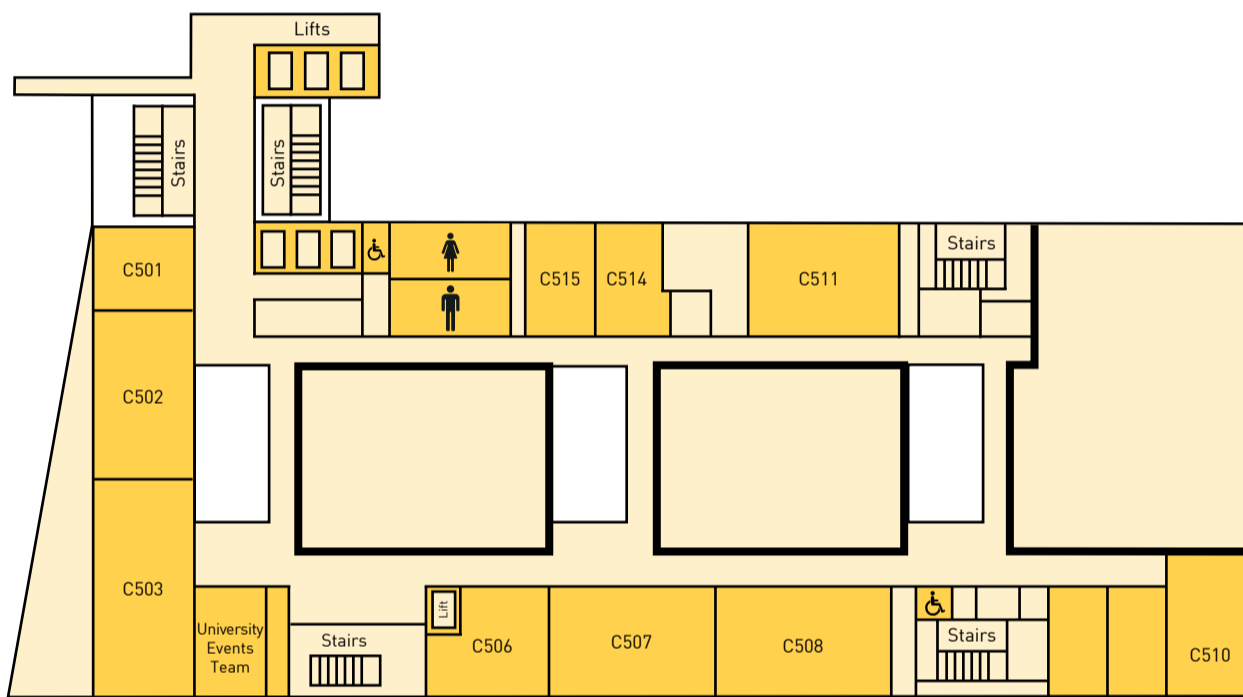

5

ROOMS - Curzon Building

- C506-508   General teaching rooms
- C511   General teaching rooms
- C514-515   General teaching rooms
- Male/female toilets
- Male/female accessible toilets
- Stairs
- Refuge point
- Lifts
- Printer