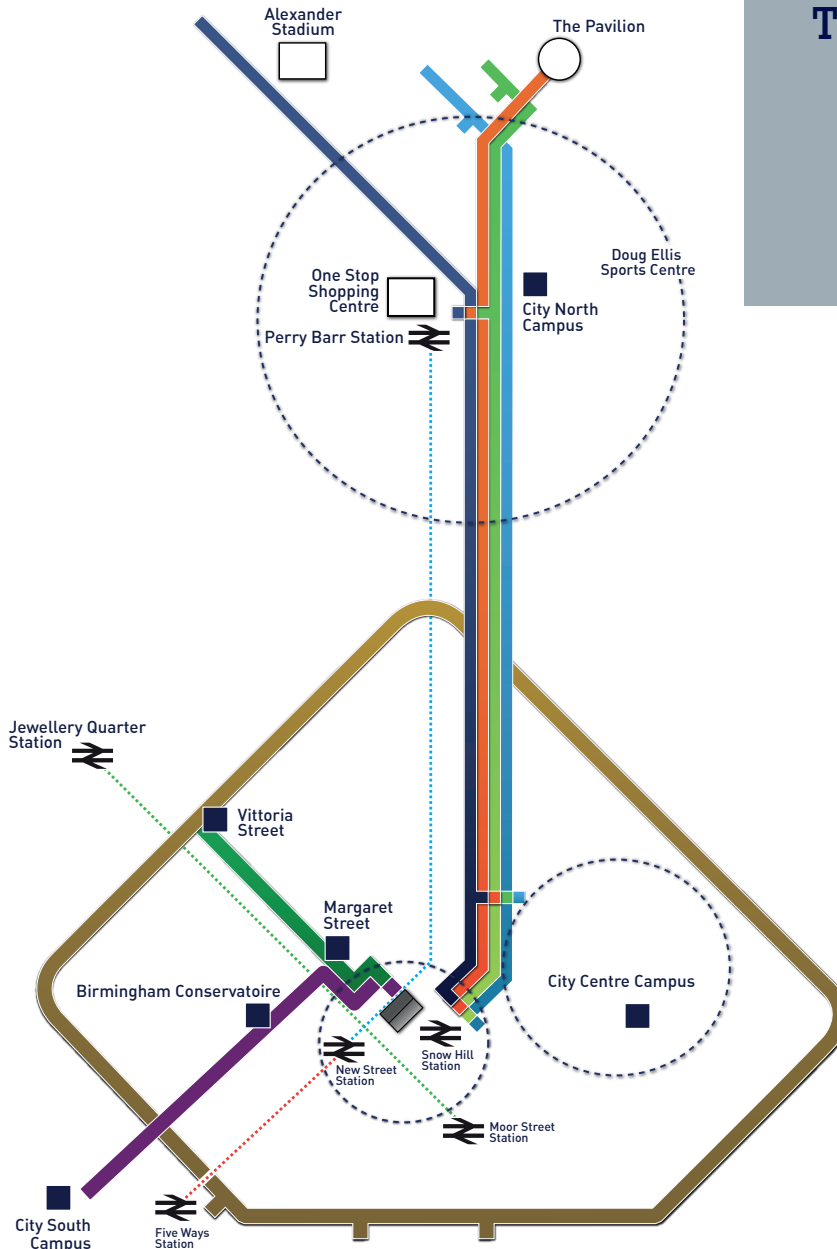

Intercampus Travel Map

Intercampus Travel Map 2014/15

Key

8 A/C Inner Circle	
51, X51, 952	
654/654A	
907	
33, 934, 935, 935A	
997	
22, 23, 24, 29, 29A	
101	
Train Lines	

Travel Information

Information on public transport times and fares see:
www.centro.org.uk
www.nationalexpress.com

Student Travelcards
www.networkwestmidlands.co.uk/student
<http://nxbus.co.uk/travelcards/results/west-midlands/>

For train times and ticket prices
www.nationalrail.co.uk

Cycle Routes
www.birmingham.gov.uk/cyclingroutes