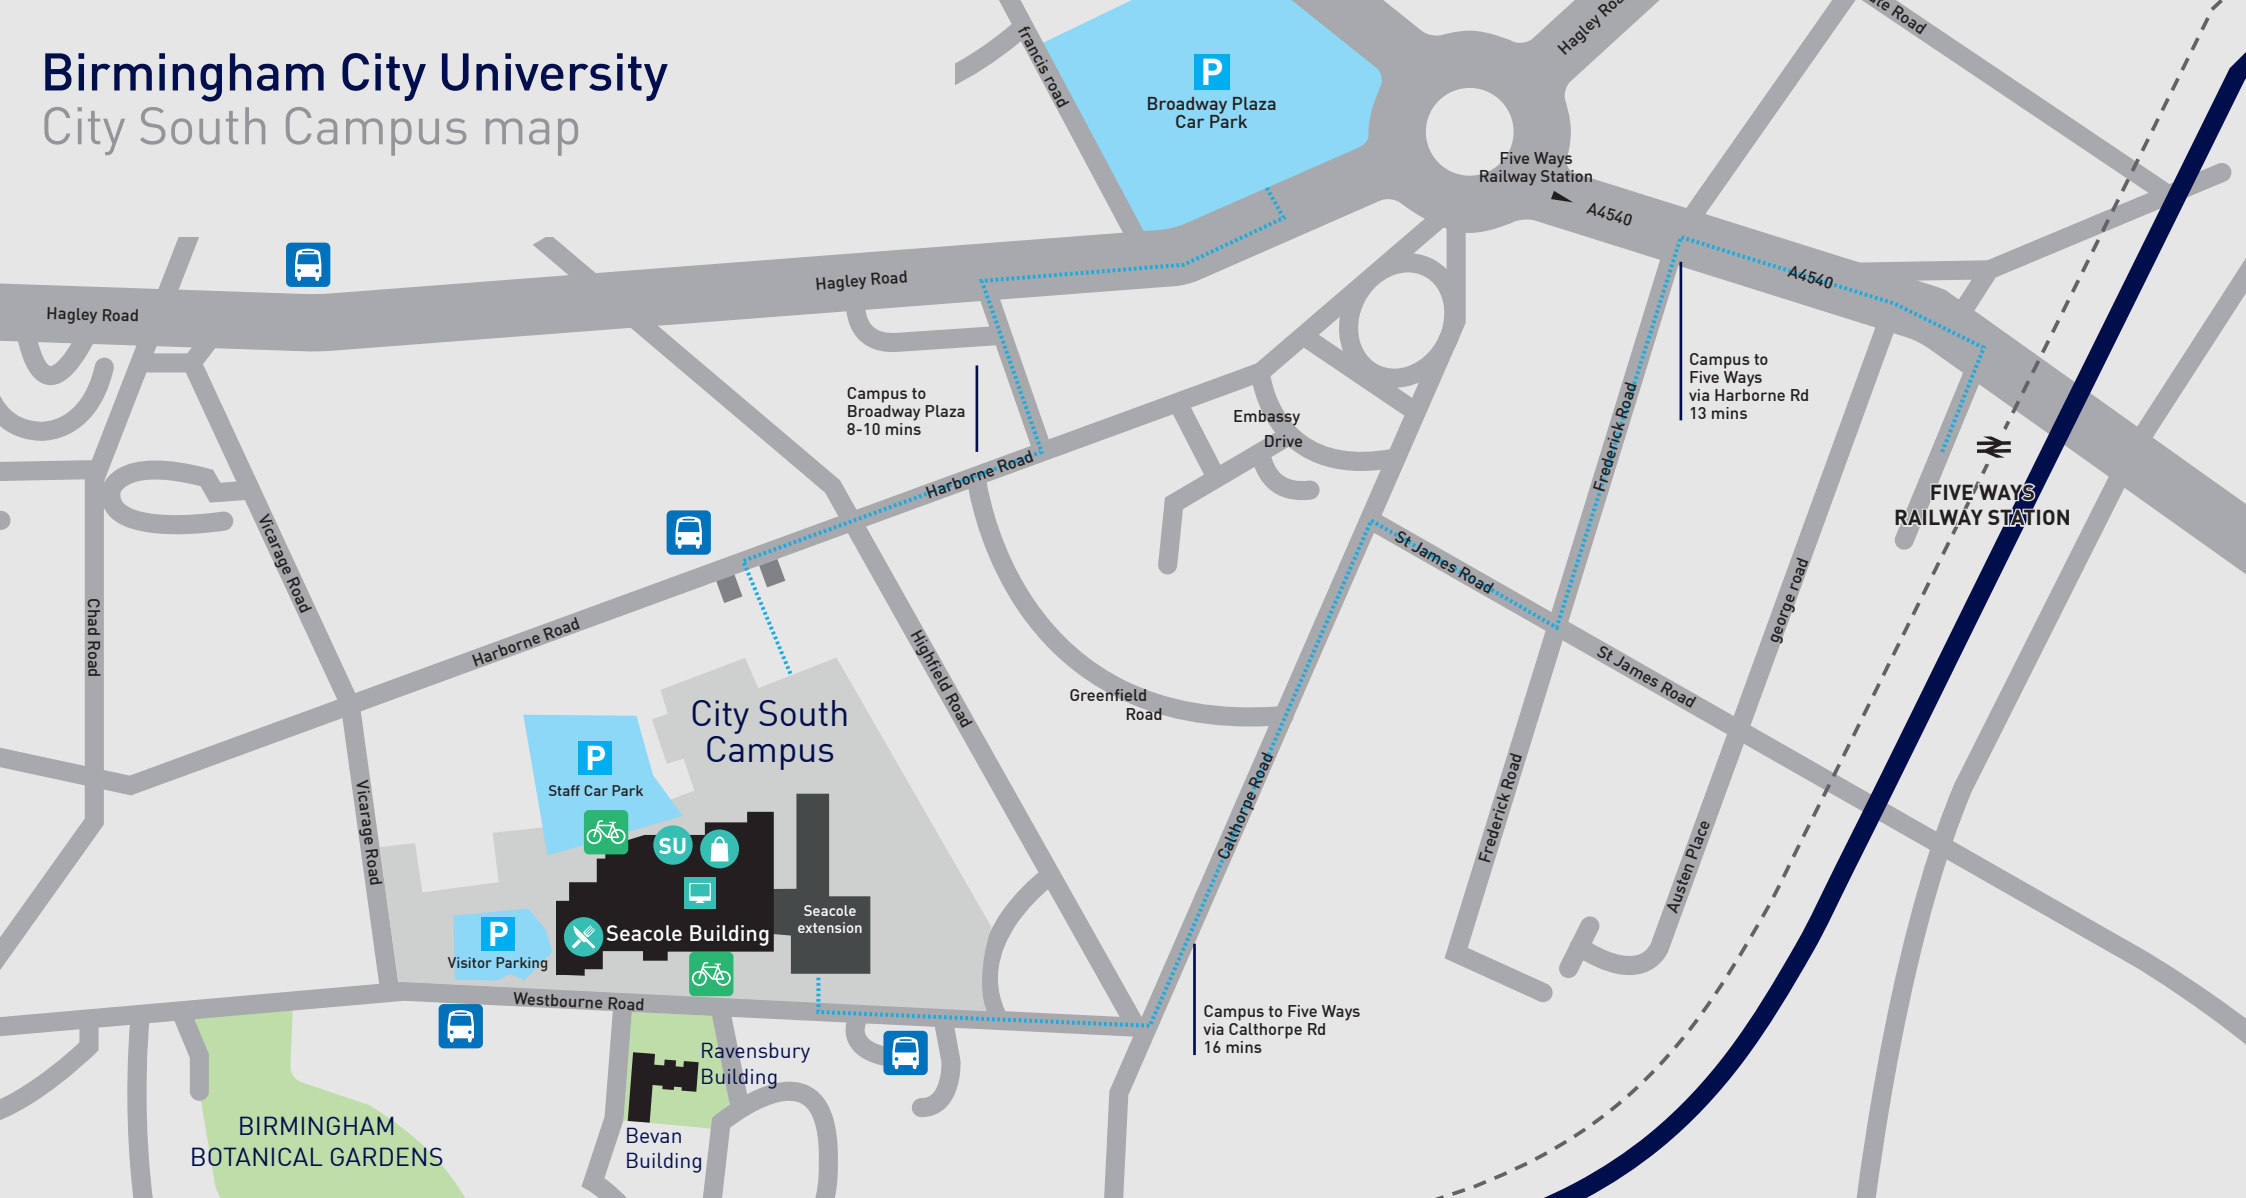

# Birmingham City University

## City South Campus map

[www.bcu.ac.uk](http://www.bcu.ac.uk)

All Birmingham City University buildings have wheelchair access and toilets for disabled people.